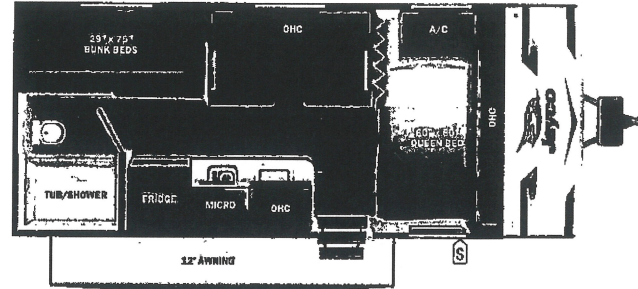

DEALER INSTALLED OPTIONS:

OVERLANDER SOLAR PACKAGE	593.00
FREIGHT/PREP	2,099.35
TOTAL MSRP	34,577.35

UVW
3165 lbs

Sleeps

Length
21' 7.63"

DIMENSIONS

Exterior height:.....125.00"
Exterior width:.....85.00"

WEIGHTS

GVWR:.....4150
GAWR (front):.....3700
GAWR (rear):.....0
Approx. Gross Cargo Carrying Capacity(GCCC):.....985

CAPACITIES

Fresh water tank (gals.):...30.00
Gray water tank (gals.):...19.90
Black water/toilet tank (gals.):.....19.90
Propane (lbs.):.....20
Propane (gals.):.....4
Water heater (gals.):.....0.00

TIRES

Tire size (front):.....ST205/75R14D
Tire size (mid):.....
Tire size (rear):.....
Tire size (spare):.....ST205/75R14D

SEATING & SLEEPING

2+3
YEAR | YEAR
LIMITED STRUCTURAL
WARRANTY

Some dimensions may be rounded and may vary from the actual dimensions
Weights may be estimated calculations and may vary from the actual weight - refer to the vehicle weight labels for actual weights
Floorplans, features and specifications are subject to change without notice.

STOCK#: 10J0587
LICENSE FEE: 434.34