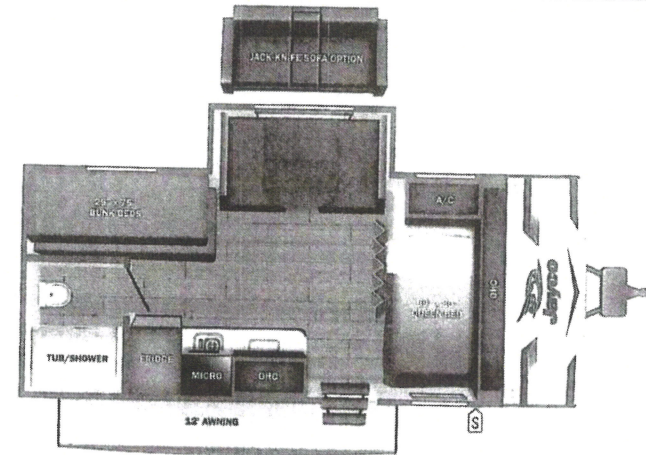

lb **UVW**
3500 lbs

Sleeps

Length
21' 7.38"

DIMENSIONS

Exterior height:	123.75"
Exterior width:	85.00"
WEIGHTS	
GVWR:	4500
GAWR (front):	3900
GAWR (rear):	0
Approx. Gross Cargo Carrying Capacity (GCCC):	1000

CAPACITIES

Fresh water tank (gals.):	30.00
Gray water tank (gals.):	19.90
Black water/toilet tank (gals.):	19.90
Propane (lbs.):	4
Propane (gals.):	0.00

TIRES

Tire size (front):	ST205/75R15D
Tire size (mid):	
Tire size (rear):	
Tire size (spare):	ST205/75R15D

Some dimensions may be rounded and may vary from the actual dimensions
Weights may be estimated calculations and may vary from the actual weight - refer to the vehicle weight labels for actual weights
Floorplans, features and specifications are subject to change without notice.

STOCK#: 10B0547
LICENSE FEE: 469.86