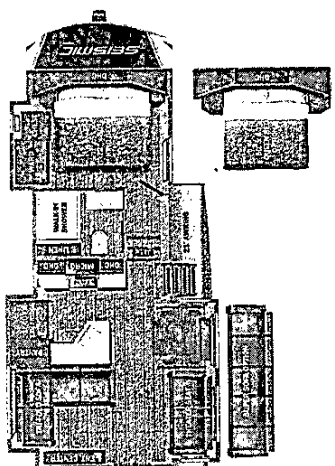

Manufacturer's Suggested Retail Price $132,197.00

Seismic

Serial #: 1UJCGSCV3R1R18L0166
Model: 395 SEISMIC FW
Model Year: 2024 Dealer Name: PHARR RVS
320 N LOOP 289
LUBBOCK, TX 79403
USA

T81670

UUV
15320 lbs

Sleeps

Length
45' 7"

Standard Equipment

THE FOLLOWING MEASURES AND POINTS ON THIS MODEL
AT AN EXTRA CHARGE

Optional Equipment

OPTIONAL EQUIPMENT INSTALLED ON THIS VEHICLE
BY MANUFACTURER

- CAPACITIES
  - Exterior height: 160.00*
  - Fresh water tank (gals.): 106.10
  - Gray water tank (gals.): 87.00
  - Black water/toilet tank (gals.): 87.00
  - PROPANE (lbs.): 60
  - PROPANE (gals.): 14
  - Water heater (gals.): 15.00
- WEIGHTS
  - GVWR: 19995
  - GVWR (front): 7000
  - GVWR (rear): 7000
  - Approx. Gross Cargo Carrying Capacity (GVWR): 4675
- SEATING & SLEEPING
  - Tire size (Front): 215/75R17.5H
  - Tire size (mid): 215/75R17.5H
  - Tire size (rear): 215/75R17.5H
  - Tire size (spare): 215/75R17.5H

UNIT TOTAL 132,197.00
DEALER INSTALLED OPTIONS
FRT $3255.00
$135,452.00

2+3
YEAR WARRANTY
LIMITED STRUCTURAL

Some dimensions may be rounded and may vary from the actual dimensions
Weights may be estimated calculations and may vary from the actual weight
- refer to the vehicle weight labels for actual weights**
Floorplans, features and specifications are subject to change without notice.