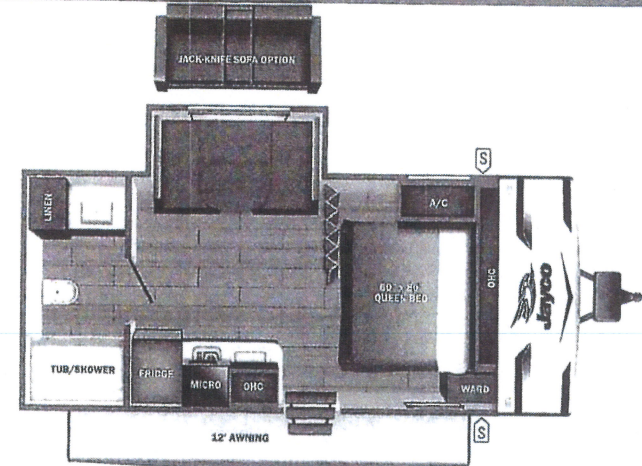

Jay Flight SLX

Serial #: 1UJBC0AJ3R7ZE0249
Model: 183RBW JAY FLIGHT SLX TT

Model Year: 2024 Dealer Name: AFFINITY RV
3197 WILLOW CREEK RD
PRESCOTT, AZ 86301
USA

Manufacturer's suggested retail price $36,788.00

TOTAL AMOUNT DOES NOT INCLUDE STATE AND LOCAL TAXES OR LICENSE FEES. THE PRICE SHOWN ABOVE MAY OR MAY NOT BE REPRESENTATIVE OF THE ACTUAL SELLING PRICE OF SIMILAR RECREATIONAL VEHICLES IN YOUR AREA.