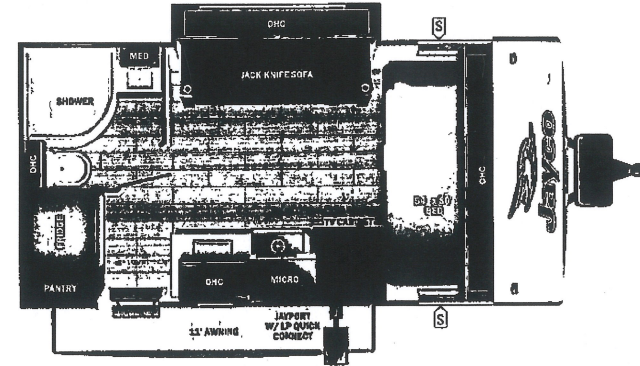

Standard Equipment

Optional Equipment

THE FOLLOWING ITEMS ARE STANDARD ON THIS MODEL AT NO EXTRA CHARGE

OPTIONAL EQUIPMENT INSTALLED ON THIS VEHICLE BY MANUFACTURER

Base price	37,343.00
USA STANDARDS	n/c
CUSTOMER VALUE PACKAGE	5,250.00
JAY PRO PACKAGE	3,000.00
OVERLANDER 1 SOLAR PACKAGE	n/c
NO JAYCOMMAND CONTROL SYSTEM	n/c
15,000 BTU AC	300.00
MICROWAVE	n/c
3-BURNER GAS COOKTOP	n/c
20# LP GAS BOTTLES	n/c
ACCESSORY ROOF RACK	293.00

STOCK#: 10G0254
LICENSE FEE: 627.36

UNIT TOTAL 46,186.00

DEALER INSTALLED OPTIONS

FREIGHT/PREP 5,277.20
TOTAL MSRP 51,463.20

Manufacturer's Suggested Retail Price $40,186.00

TOTAL AMOUNT DOES NOT INCLUDE STATE AND LOCAL TAXES OR LICENSE FEES. THE PRICE SHOWN ABOVE MAY OR MAY NOT BE REPRESENTATIVE OF THE ACTUAL SELLING PRICE OF SIMILAR RECREATIONAL VEHICLES IN YOUR AREA.