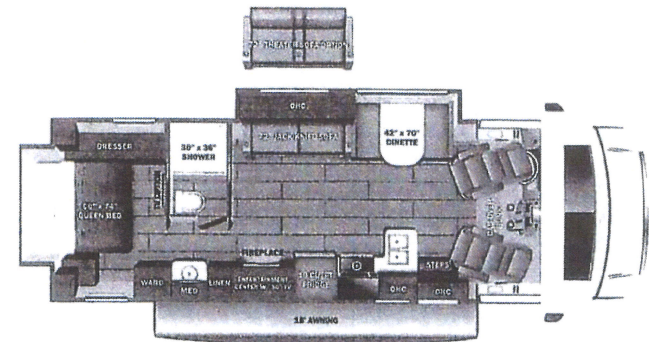

Manufacturer's Suggested Retail Price $182,905.00

TOTAL AMOUNT DOES NOT INCLUDE STATE AND LOCAL TAXES OR LICENSE FEES. THE PRICE SHOWN ABOVE MAY OR MAY NOT BE REPRESENTATIVE OF THE ACTUAL SELLING PRICE OF SIMILAR RECREATIONAL VEHICLES IN YOUR AREA.