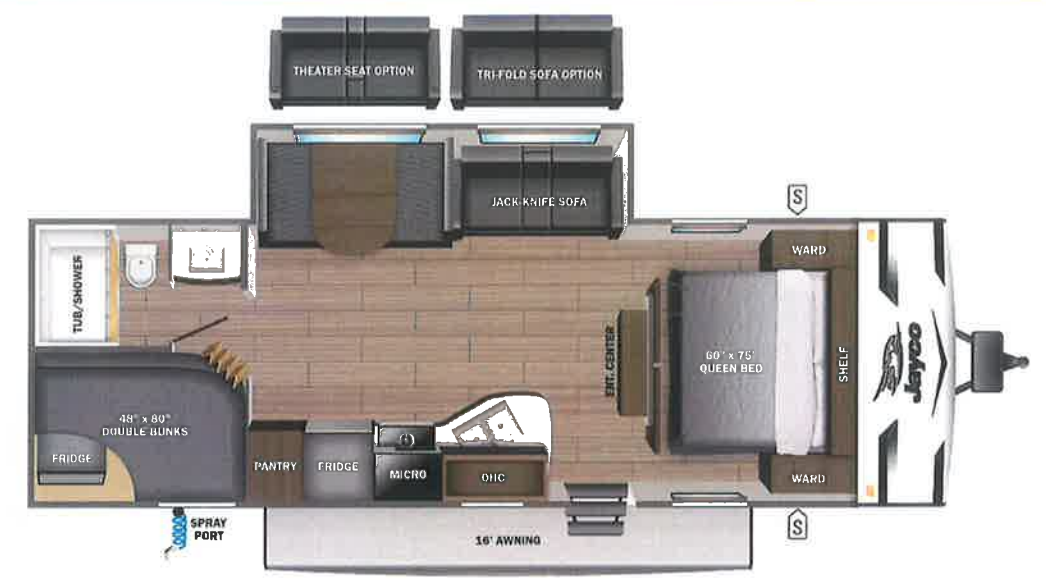

T77360

Jay Flight SLX

Serial #: 1UJBC0BP9R1YW0125
Model: 261BHS JAY FLIGHT SLX TT

Model Year: 2024 Dealer Name: BLUE COMPASS RV
1200 10TH ST.
GREAT BEND, KS 67530
USA

Manufacturer's Suggested Retail Price $40,049.00

TOTAL AMOUNT DOES NOT INCLUDE STATE AND LOCAL TAXES OR LICENSE FEES. THE PRICE SHOWN ABOVE MAY OR MAY NOT BE REPRESENTATIVE OF THE ACTUAL SELLING PRICE OF SIMILAR RECREATIONAL VEHICLES IN YOUR AREA.

Standard Equipment

Optional Equipment

THE FOLLOWING ITEMS ARE STANDARD ON THIS MODEL AT NO EXTRA CHARGE

OPTIONAL EQUIPMENT INSTALLED ON THIS VEHICLE BY MANUFACTURER

1. **EXTERIOR**
2. Axles with electric, self-adjusting brakes and easy-lube hubs
   - Fully-integrated A-frame
   - Galvanized-steel, impact resistant wheel wells
   - Magnum Truss™ Roof System
   - Seamless one piece roof material
   - Large exterior downspouts
   - 30-amp service
   - Exterior cable TV hookup
   - LP quick connect (outside grill prep)
   - 5,000 BTU wall mount A/C (single axle models)
   - Nitrogen filled radial tires
3. **STX EDITION**
4. 30 lb. LP bottle
   - Wide-stance axle
   - Goodyear® off-road tires
   - Enclosed underbelly
   - Double entry step
   - Stabilizer jacks (4)
   - Aluminum rims
   - Power tongue jack
   - Deluxe graphics package
   - Powder coated wheel fenders