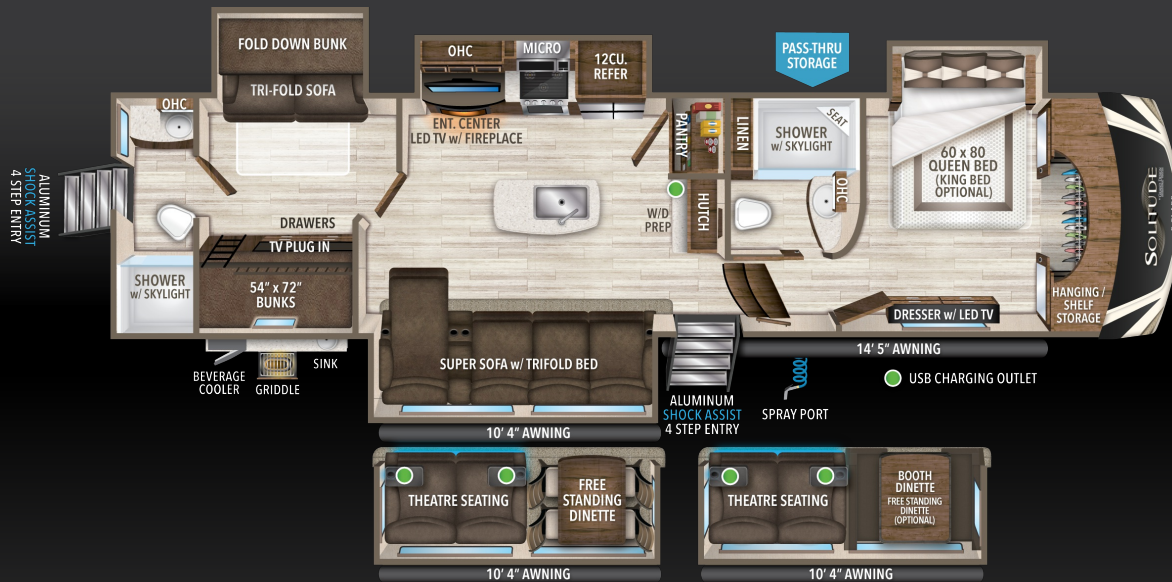

# SOLITUDE®

S-CLASS

## FEATURES

- ★ 60x80 Queen Bed
- ★ Tons of Storage Space
- ★ Rear Entry Bathroom
- ★ Sunken Tub/Shower (Main)

### TOP 10 FEATURES

- ▶ Laminated Slide Room and Rear Wall
- ▶ 101" Wide-Body Chassis
- ▶ MORryde Strut-Assist Entry
- ▶ 14-Ply G-Rated Tires
- ▶ Drop Frame with 10-inch I-Beam
- ▶ Stealth A/C System
- ▶ Rear Hitch with 4-Pin Plug
- ▶ Equa Flex Suspension
- ▶ Keyed-Alike Entry and Passage Doors
- ▶ 7,000LB Axles

### ADDITIONAL FEATURES

- ▶ Massive Kitchen Pantry Storage
- ▶ 6'6" Tall Interior Bedroom Height
- ▶ Drop-Frame Chassis
- ▶ H-VAC System Rated to 110 and Zero Degrees
- ▶ 1.5" Thick Slam Latch Baggage Doors
- ▶ Roller Shade Window Coverings
- ▶ Equa-Flex Suspension Equalizer
- ▶ Solar Prep
- ▶ Sunken Tub Shower w/ Seat
- ▶ Ductless Heating Vent System