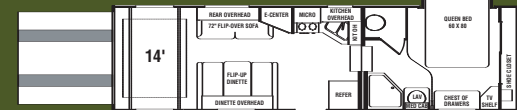

XF30FB WIDE BODY

8452 - Dry Weight • 13975 - GVWR • 6477 - Axle Weight • 4211 - Carrying Capacity
1975 - Hitch Weight • 12' 6" - Ext. Height w/ AC • 33' 11" - Ext. Length • Tire Size - 235/80R16
112 - Fresh Water Cap. • 40 - Black Water Cap. • 80 - Gray Water Cap.