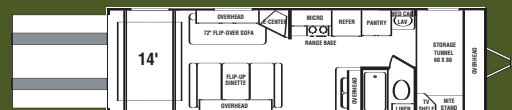

XT29FB WIDE BODY

6213 - Dry Weight • 11175 - GVWR • 5198 - Axle Weight • 3617 - Carrying Capacity
1015 - Hitch Weight • 10' 6" - Ext. Height w/ AC • 32' 2" - Ext. Length • Tire Size - 225/75R15
112 - Fresh Water Cap. • 40 - Black Water Cap. • 40 - Gray Water Cap.