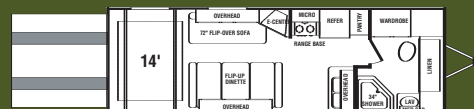

XT25CS WIDE BODY

5698 - Dry Weight • 11100 - GVWR • 4758 - Axle Weight • 4057 - Carrying Capacity
940 - Hitch Weight • 10' 6" - Ext. Height w/ AC • 28' 8" - Ext. Length • Tire Size - 225/75R15
112 - Fresh Water Cap. • 40 - Black Water Cap. • 40 - Gray Water Cap.