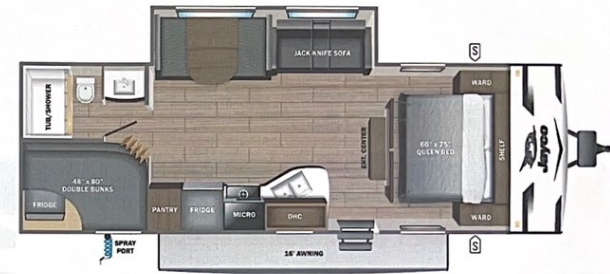

U^VW
5964 lbs

Sleeps

Length
30' 4"

DIMENSIONS

Exterior height:	133.00"
Exterior width:	96.00"
WEIGHTS	
GVWR:	7100
GAWR (front):	3500
GAWR (rear):	3500
Approx. Gross Cargo Carrying Capacity (GCCC):	1136

CAPACITIES

Fresh water tank (gals.):	52.00
Gray water tank (gals.):	39.00
Black water/toilet tank (gals.):	39.00
Propane (lbs.):	4.0
Propane (gals.):	.9
Water heater (gals.):	0.00

TIRES

Tire size (front):	ST205/75R14D
Tire size (mid):	
Tire size (rear):	ST205/75R14D
Tire size (spare):	ST205/75R14D

SEATING & SLEEPING

Some dimensions may be rounded and may vary from the actual dimensions
Weights may be estimated calculations and may vary from the actual weight - refer to the vehicle weight labels for actual weights
Floorplans, features and specifications are subject to change without notice.