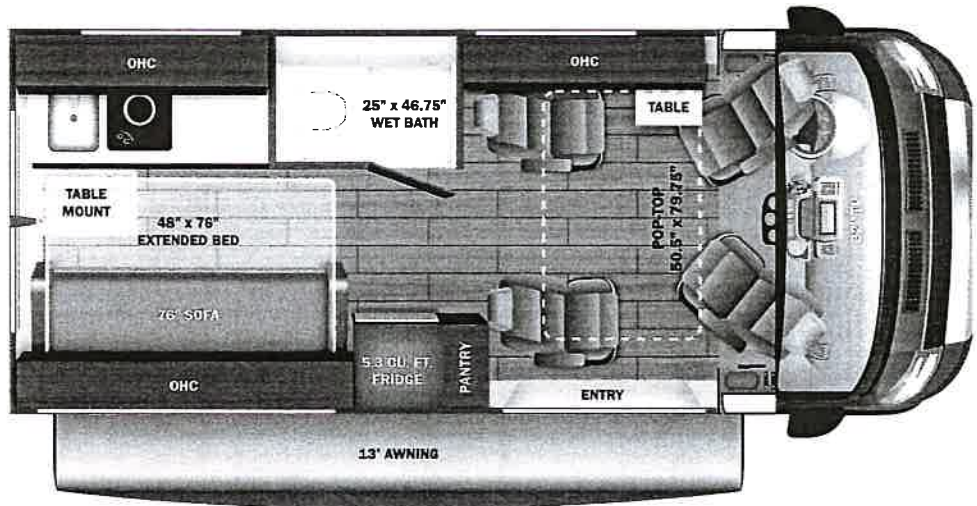

Manufacturer's Suggested Retail Price

$190,650.00

TOTAL AMOUNT DOES NOT INCLUDE STATE AND LOCAL TAXES OR LICENSE FEES. THE PRICE SHOWN ABOVE MAY OR MAY BE REPRESENTATIVE OF THE ACTUAL SELLING PRICE OF SIMILAR RECREATIONAL VEHICLES IN YOUR AREA.

AN

ent

ON THIS VEHICLE

179,400.00
n/c
n/c
11,250.00