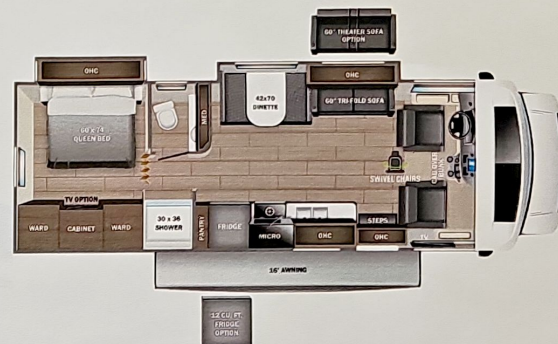

DIMENSIONS

Exterior height:.....140.00"
Exterior width:.....100.00"

CAPACITIES

Fresh water tank (gals.)....47.00
Gray water tank (gals.)....41.00
Black water/toilet tank (gals.).....32.00
Propane (lbs.).....56
Propane (gals.).....13
Water heater (gals.).....6.00

TIRES

Tire size (front):.....LT225/75R16E
Tire size (mid):.....
Tire size (rear):.....LT225/75R16E

Some dimensions may be rounded and may vary from the actual dimensions
Weights may be estimated calculations and may vary from the actual weight
- refer to the vehicle weight labels for actual weights***
Floorplans, features and specifications are subject to change without notice.