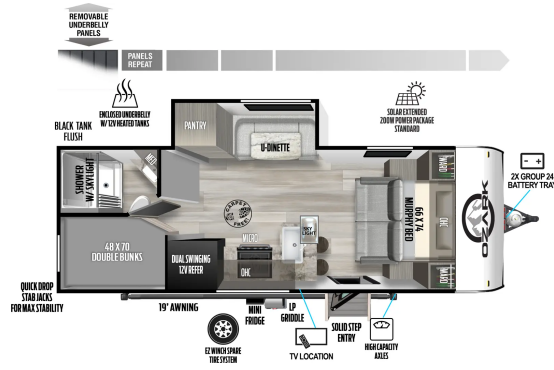

2440BHK

HITCH WEIGHT

830 lb

UVW: CCC:

5878 lb 3752 lb

EXT. LENGTH:

26' 1"

>
VIEW MORE