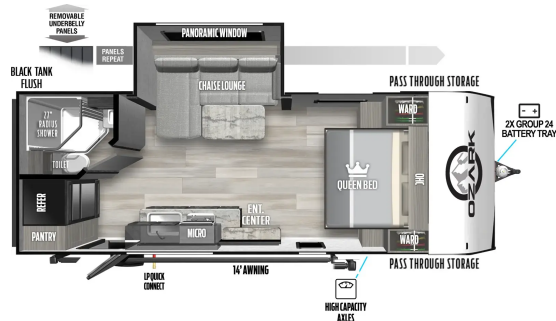

# 1680BSK

**HITCH WEIGHT**

505 lb

**UVW: CCC:**

4049 lb 856 lb

**EXT. LENGTH:**

23' 1"

**>**  
VIEW MORE