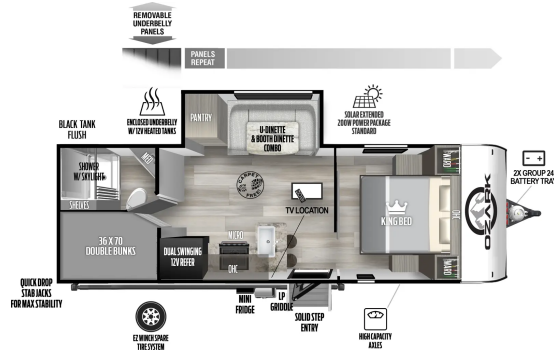

## 2630RBK

**HITCH WEIGHT**

839 lb

**UVW: CCC:**

6543 lb 3096 lb

**EXT. LENGTH:**

30' 1"

**>**  
VIEW MORE