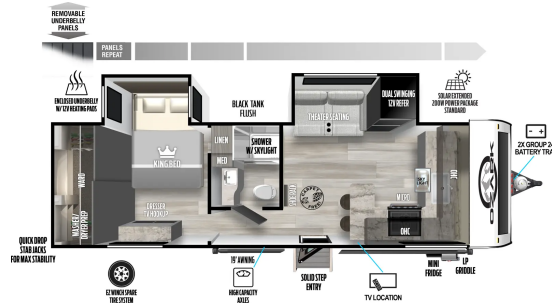

## 2640BHK

**HITCH WEIGHT**

792 lb

**UVW: CCC:**

6281 lb 3311 lb

**EXT. LENGTH:**

29' 1"

**>**  
VIEW MORE