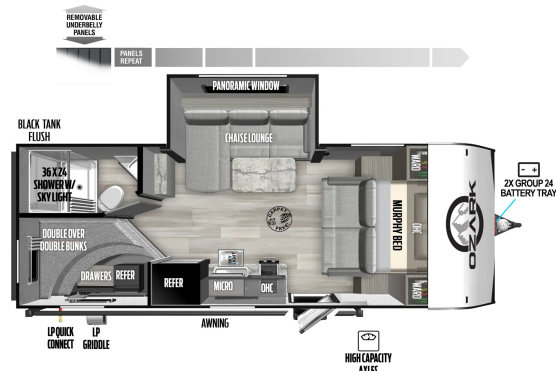

1680BSK

HITCH WEIGHT

505 lb

UVW: CCC:

4049 lb 856 lb

EXT. LENGTH:

23' 1"

>
VIEW MORE