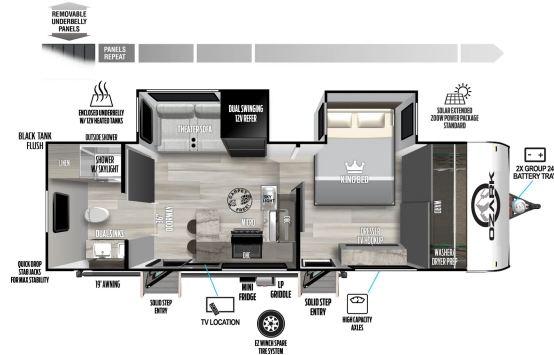

## 2440BHK

**HITCH WEIGHT**

830 lb

**UVW: CCC:**

5878 lb 3752 lb

**EXT. LENGTH:**

26' 1"

**>**  
VIEW MORE