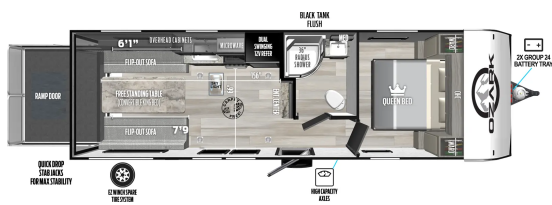

# 1900THK

**HITCH WEIGHT**

740 lb

**UVW: CCC:**

5228 lb    4312 lb

**EXT. LENGTH:**

23' 4"

**>**  
VIEW MORE