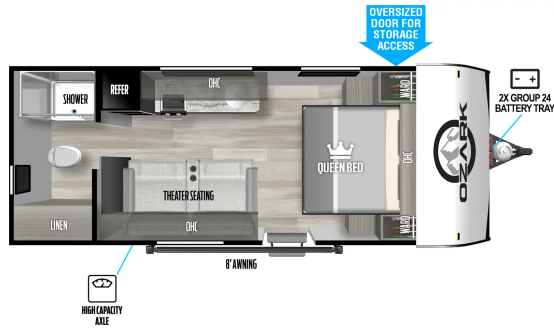

## 1610RBLE

**HITCH WEIGHT**

370 lb

**UVW: CCC:**

2809 1061  
lb lb

**EXT. LENGTH:**

20' 1"

**>**  
VIEW MORE