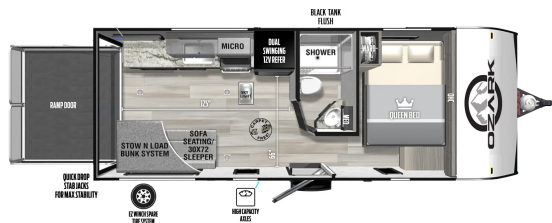

1900THK

HITCH WEIGHT

740 lb

UVW: CCC:

5228 lb   4312 lb

EXT. LENGTH:

23' 4"

>
VIEW MORE