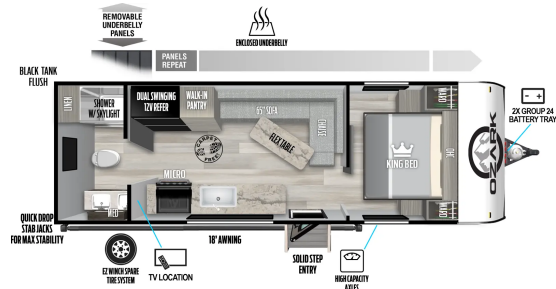

## 1620BHLE

**HITCH WEIGHT**

350 lb

**UVW: CCC:**

2889 961  
lb lb

**EXT. LENGTH:**

20' 1"

**>**  
VIEW MORE