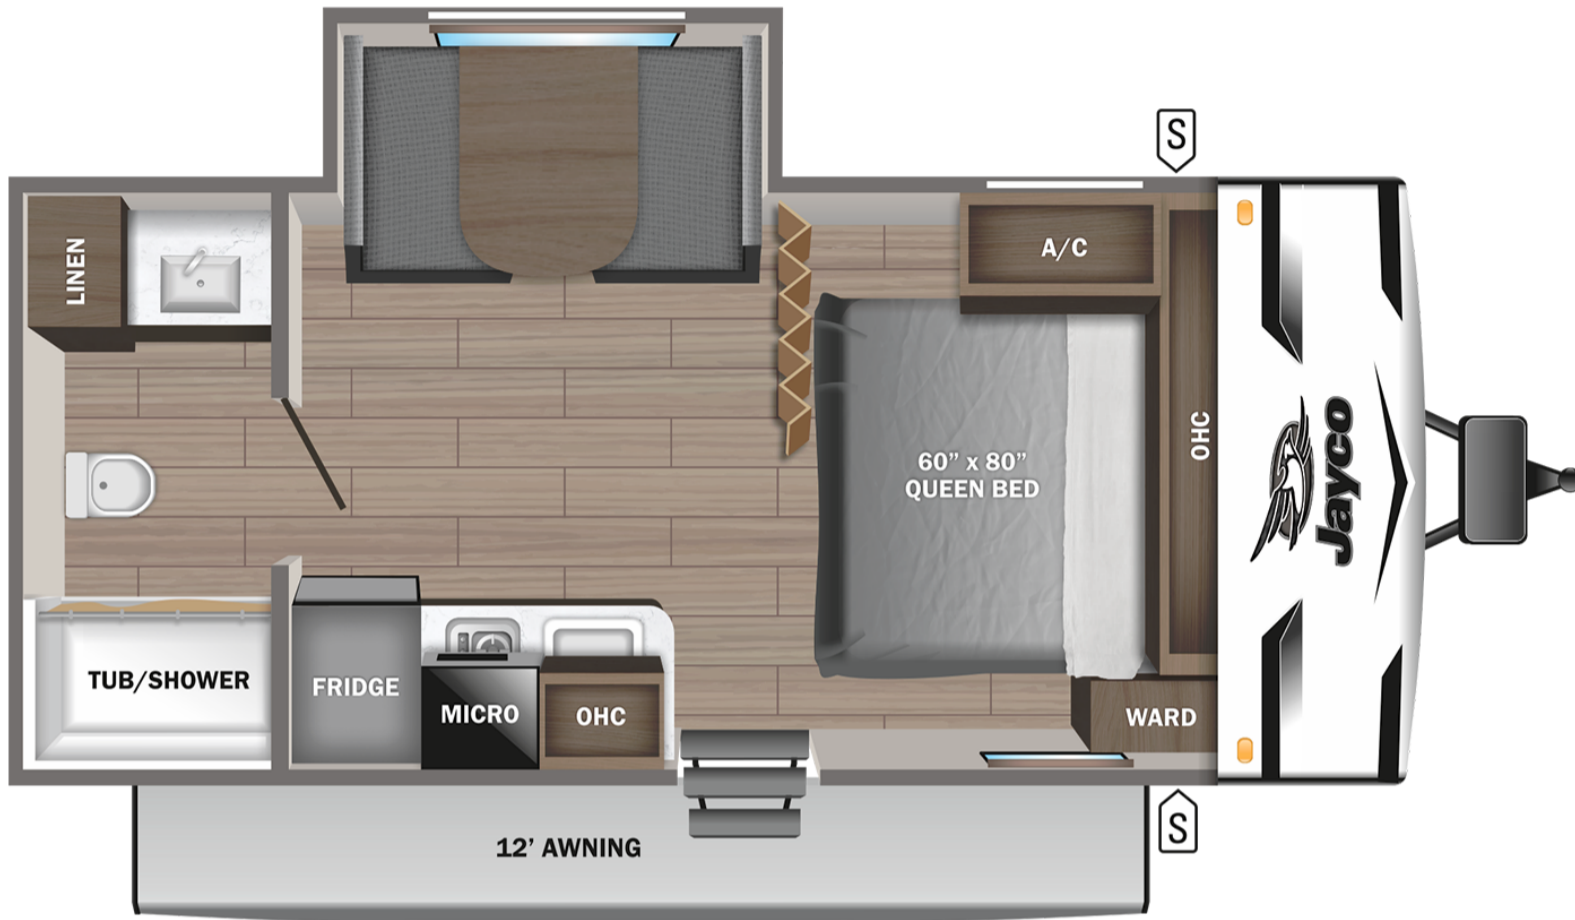

# 2024 Jay Flight SLX | 183RB

See Floorplan with an Option Added:

[Jack-knife sofa](#)