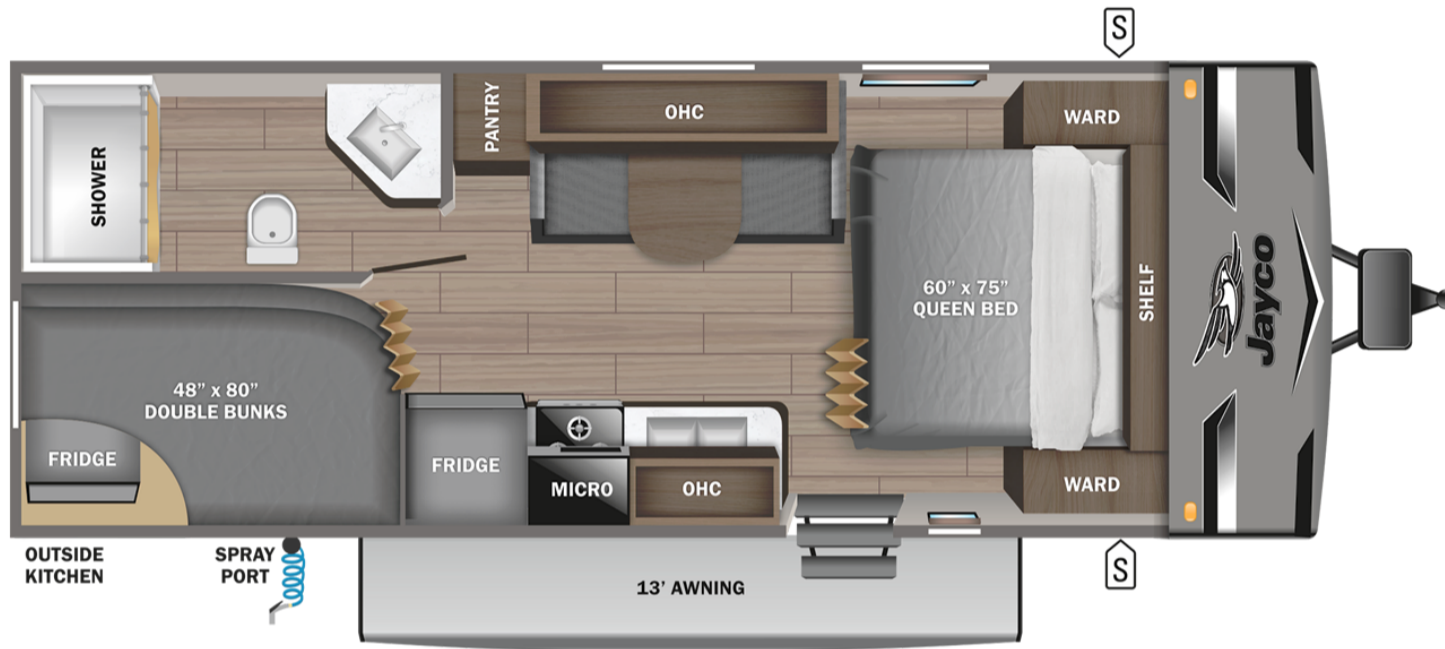

2023 Jay Flight | 224BHW

PREVIOUS MODEL YEARS ARE DEALER STOCK ONLY.

Interior Design

Modern Farmhouse

WOOD

MAIN FABRIC

WINDOW TREATMENT

FLOOR

Specifications

Weights

Dry Hitch Weight (lbs)	510
Unloaded Vehicle Weight (lbs)	4,620
Cargo Carrying Capacity (lbs)	1,380
Gross Vehicle Weight Rating (lbs)	6,000

Measurements

Exterior Length (overall)	27' 1"
Exterior Height	9' 11"
Exterior Height (with A/C)	10' 5"
Exterior Width	8' 0"
Interior Height (main)	6' 9"
Awning Length	13' 0"

2023 Jay Flight

Starting at \$31,640

One of our longest running brands, the Jay Flight has been a family favorite for years. Part of Jay Flight's lasting power is its superior construction. For example, the integrated A-frame and magnum truss roof system on all models. Unlike our competitors, it's not just the bottom of the trailer being towed, but the entire frame, creating more stability and safety on the road. We also offer dark-tinted windows for your privacy and added safety.