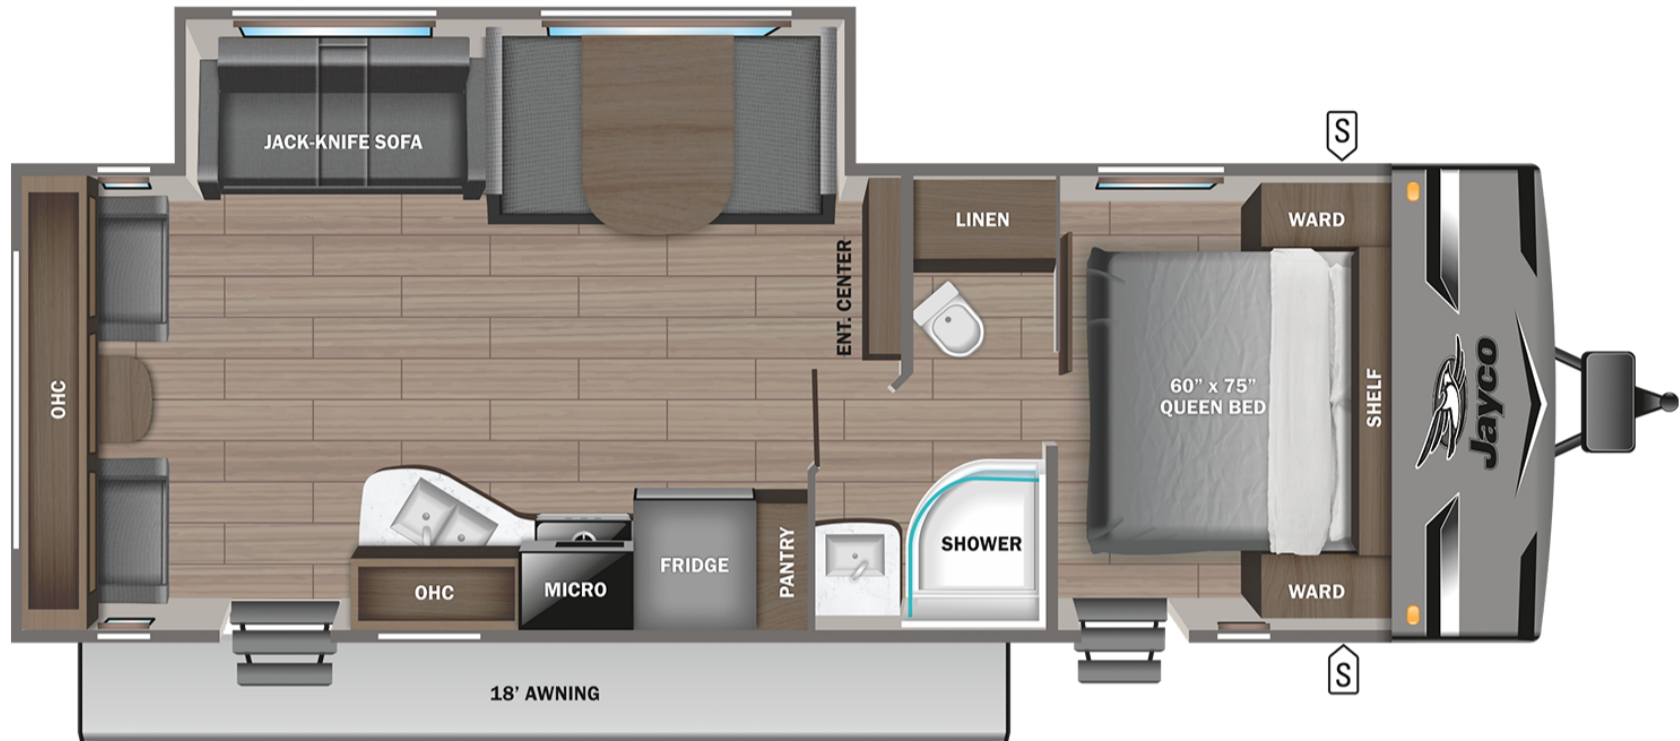

# 2024 Jay Flight | 265RLSW

See Floorplan with an Option Added:

[Tri-fold sofa](#) | [Theater seat](#)

## 2024 Jay Flight

Starting at \$32,232

The Jay Flight is the perfect family camper and one of the most popular offerings in our lineup. Part of its appeal is its consistent performance and solid construction. Jay Flight uses plywood construction for the floor, roof, bed and bunk bases, an integrated A-frame, dark-tinted windows for privacy and UV protection, Goodyear® tires and linoleum throughout – including slide room floors.