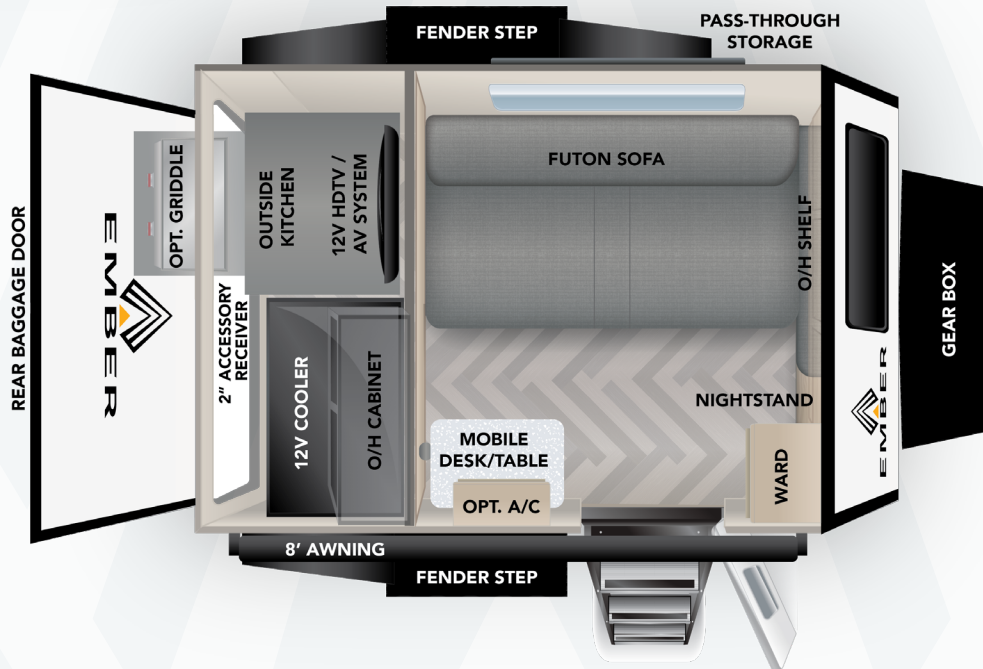

## SPECIFICATIONS

	LENGTH	HEIGHT	DRY WEIGHT	HITCH WEIGHT
ROK	12'10"	9'4"	2,215 LBS	345 LBS

## KEY FEATURES

- Rear Outside Kitchen with 12V HDTV Bluetooth AV System, 12V/110V Portable 75-Liter Refrigerator/Cooler/Freezer, and shelf for optional Griddle
- Futon Sofa with Pass-through Storage
- Nightstand features pop-up USB and Inverted-power
- Huge Front Window provides ample light and airflow
- Repositionable Mobile Desk/Table
- Optional 8k BTU Wall-mounted A/C
- Standard Thule® Roof Rack with Kayak Mounts
- Standard Off-grid Solar Package with 200W Rooftop panel, 1000W Inverter, and 30 Amp Controller
- Sleeps 2-4 (with Optional Roof Top Tent)

### Exterior

- European Dual-Pane Acrylic Windows with Integrated Shades
- Nitro-filled 16" Goodyear Wrangler Off-Road Tires - Load Range E (including spare)
- Custom Aluminum Rims (including spare)
- Gear Box: Tongue-Mounted, Formed Aluminum, LP and Lockable Storage
- XL Fresh Water Tank (26 gallons)
- Fully Adjustable Triple Solid Step™
- Manual Thule® Outland Awning
- Manual Marine Swivel Tongue Jack
- Go Power!® 200W Rooftop Solar Panel
- Side and Rooftop Solar Ports
- Tire Pressure Monitoring System (TPMS)
- Pre-wired For Rear/Side Observation Camera

## OPTIONS

- Truma Combi: High Efficiency LP Water Heater and Furnace Combo
- (MANDATORY) Roof Rack: Thule® Roof Rack System with J-Cradle for Kayaks
- Sidewall Mount 8k BTU A/C (120V)
- Outside Griddle (connects to LP Quick Connect)
- Thule® Tepui Roof Top Tent (RTT integrates with standard Thule® Roof Rack System)
- Wireless Side/Rear Observation Camera System with Monitor
- Additional 270Ah 12V Battle Born® Gamechanger Lithium-ion (LiFePO4) Battery