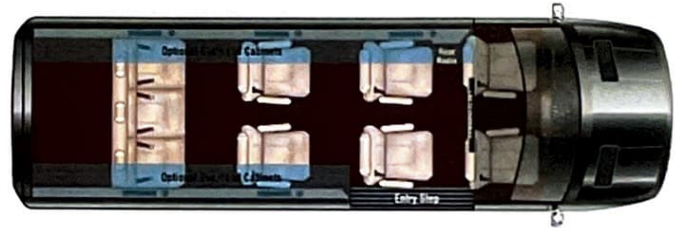

- PIPING & STICH COLOR**
- Contrast
 - Matching

- SEATING STYLE**
- Maybach Seating Pattern
 - Azure Seating Pattern

- WOOD FINISH**
- Satin Wood Finish
 - High Gloss Wood Finish

- EXTERIOR COLOR**
- Arctic White
 - Iridium Silver
 - Jet Black
 - Other OEM Color (Choose From List Below)
 - Obsidian Black Metallic
 - Custom Color (Type Name In Box Below)

- WHEELS**
- All Season Tires & Stainless Steel Hub Caps
 - All Season Tires & Polished Aluminum Rims

- AVAILABLE OPTIONS**
- Molded Low Profile Spoiler
 - Seat Heat & Massage For All Captains
 - 4-Camera System & Dash Monitor
 - Wireless Internet Router & Apple TV
 - Maybach Ceiling Panel
 - Overhead Side Storage Cabinets
 - 3 Folding Lap Tables (N/A on 11 Passenger)
 - 2 Power Leg Lifts (N/A on 11 Passenger)
 - Slide Drawer Refrigerator
 - Space-X STARLINK Satellite System
 - Custom Roof Rack and Ladder
 - Air Ride Suspension System