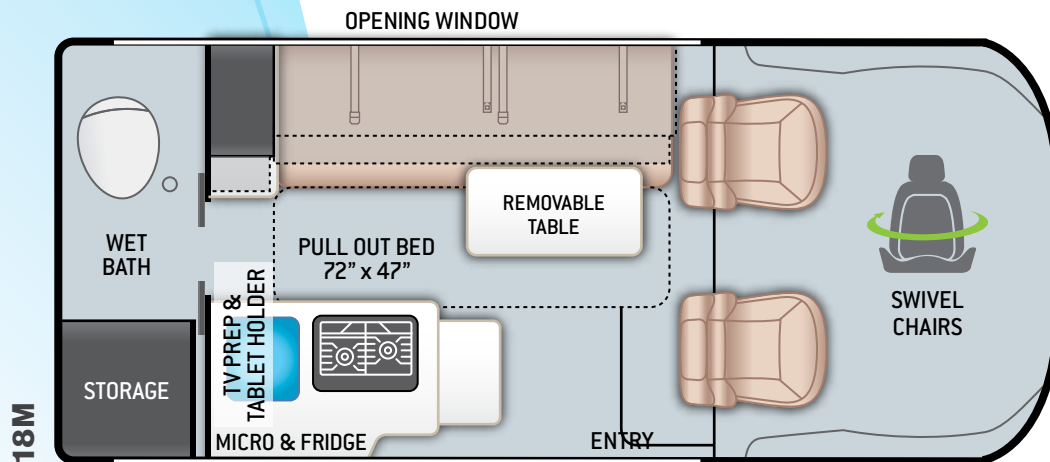

RIZE®

LIMITED **WARRANTY**