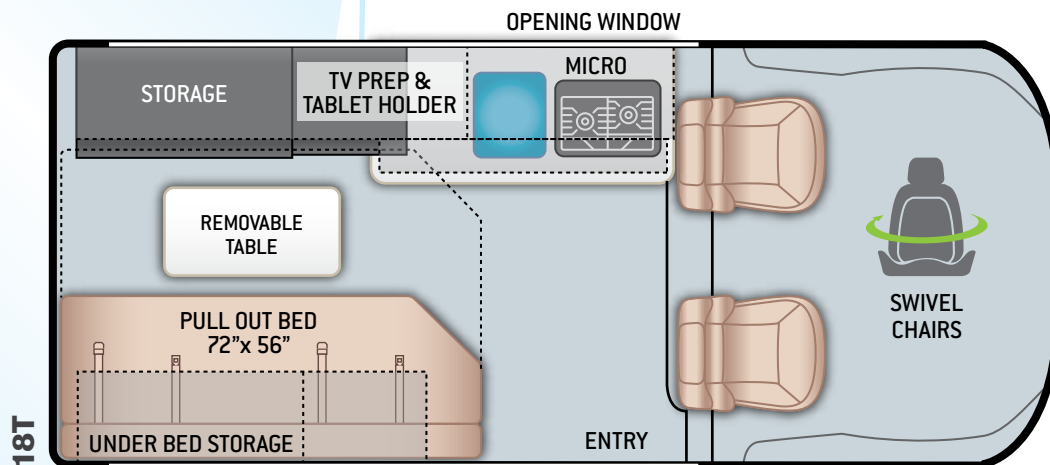

RIZE®

LIMITED **WARRANTY**