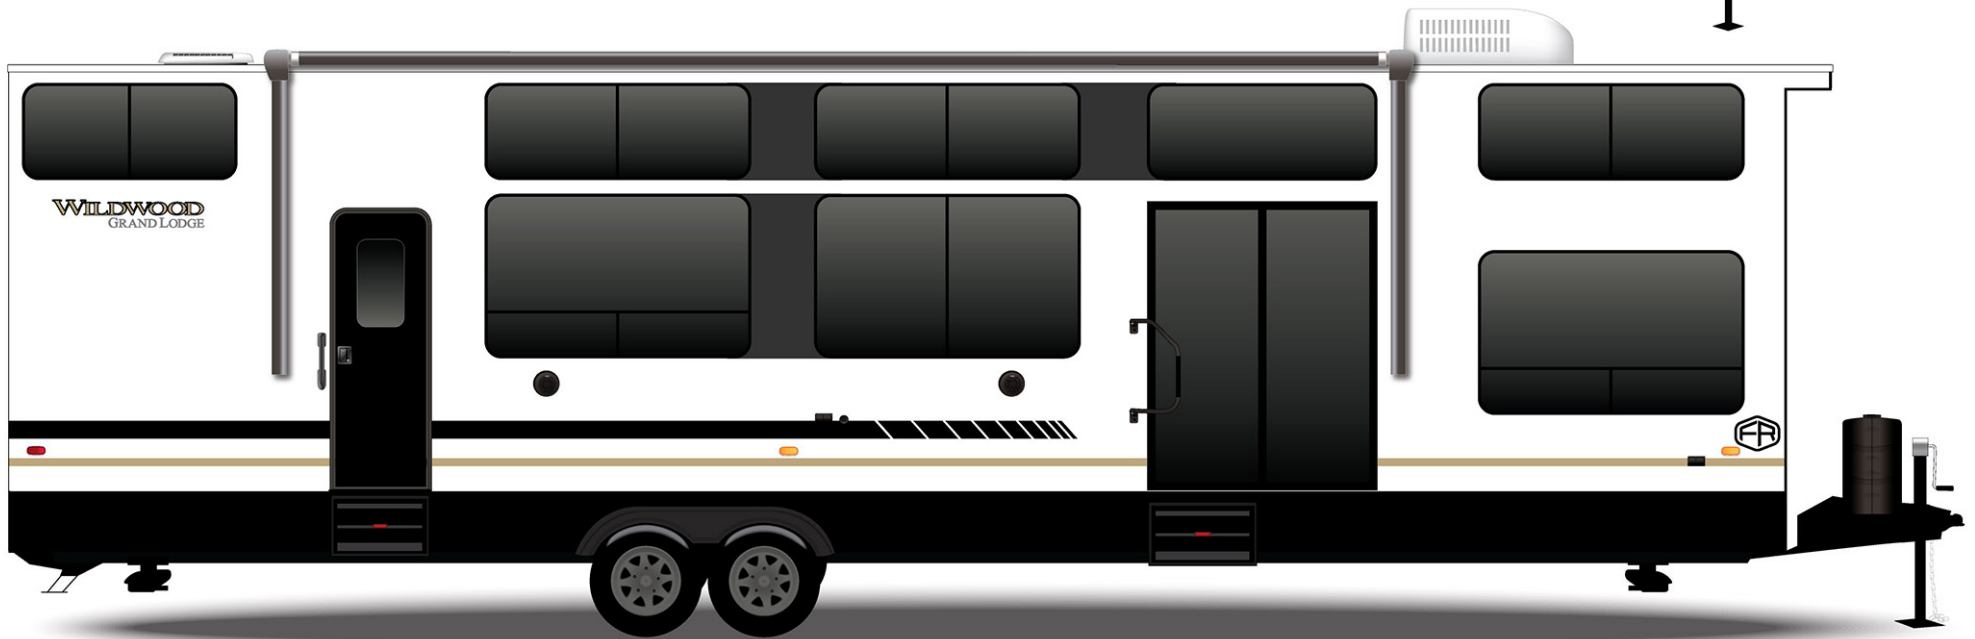

NEW EXTERIOR GRAPHICS