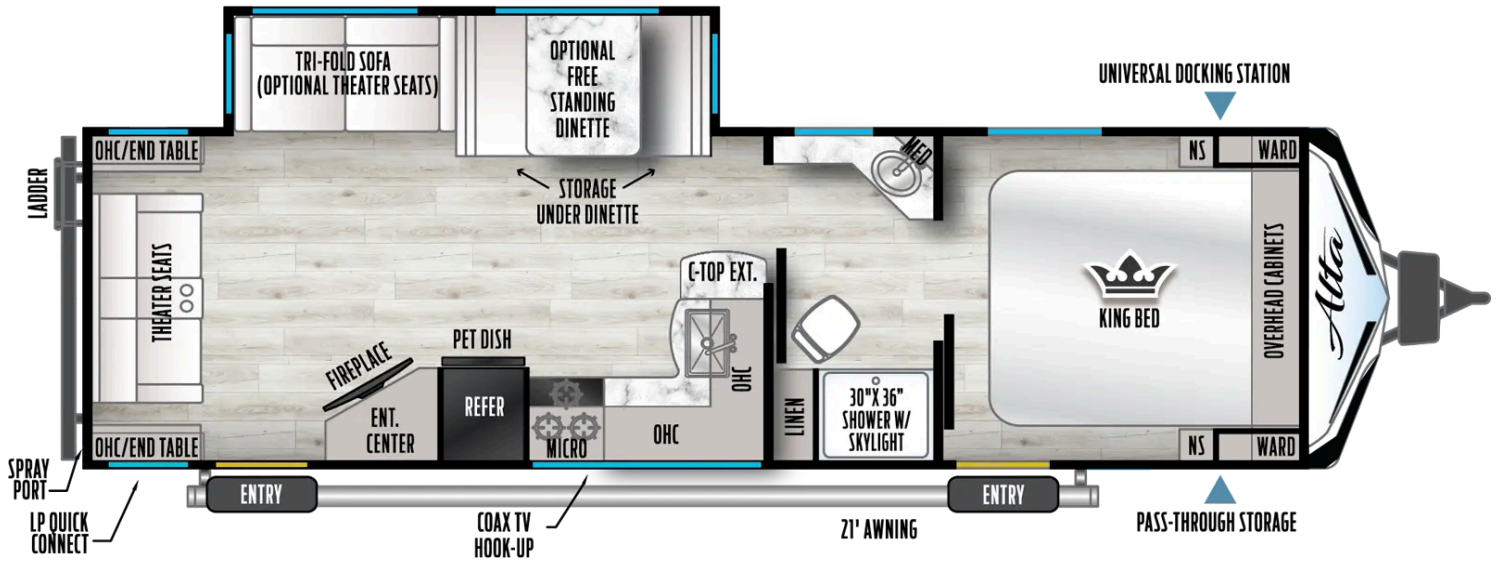

2850KRL

HITCH WEIGHT

778 lb

UVW:

6851 lb

CCC:

2727 lb

EXT. LENGTH:

33' 7"