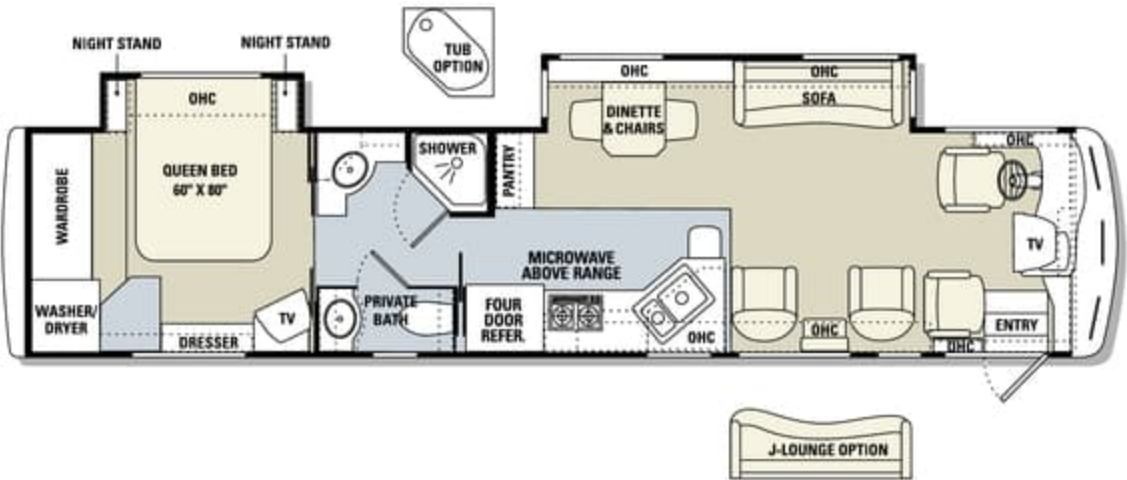

2003 floorplans

40DS

40PBDD

40PBT