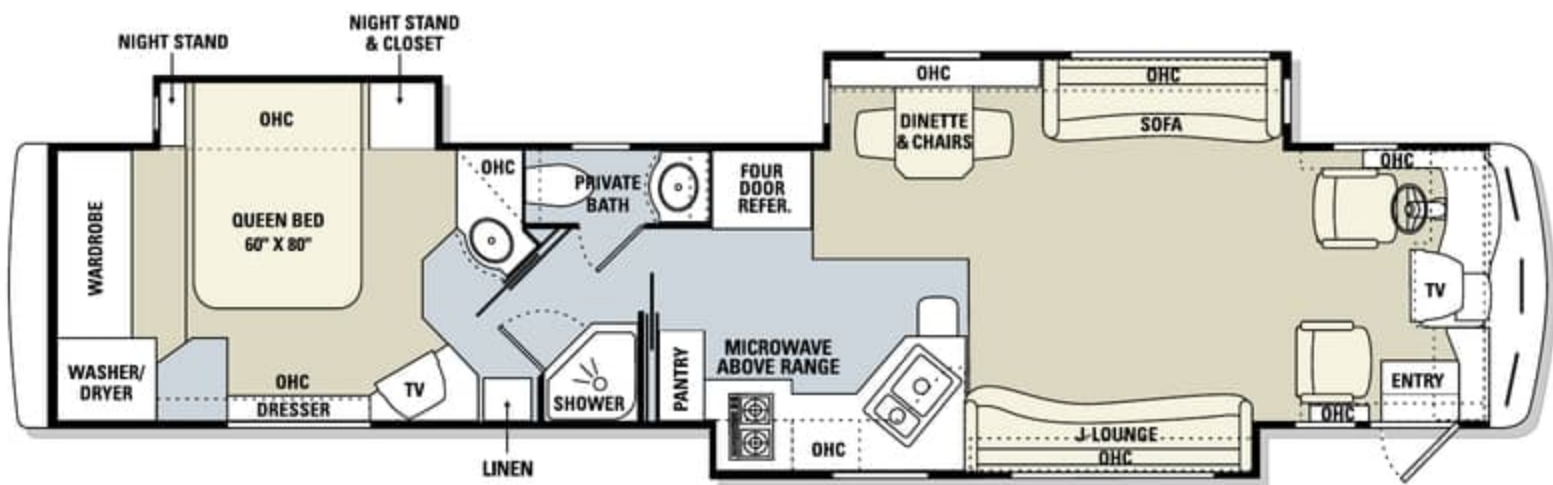

43PBT

43DS

45PBDD

45PBT