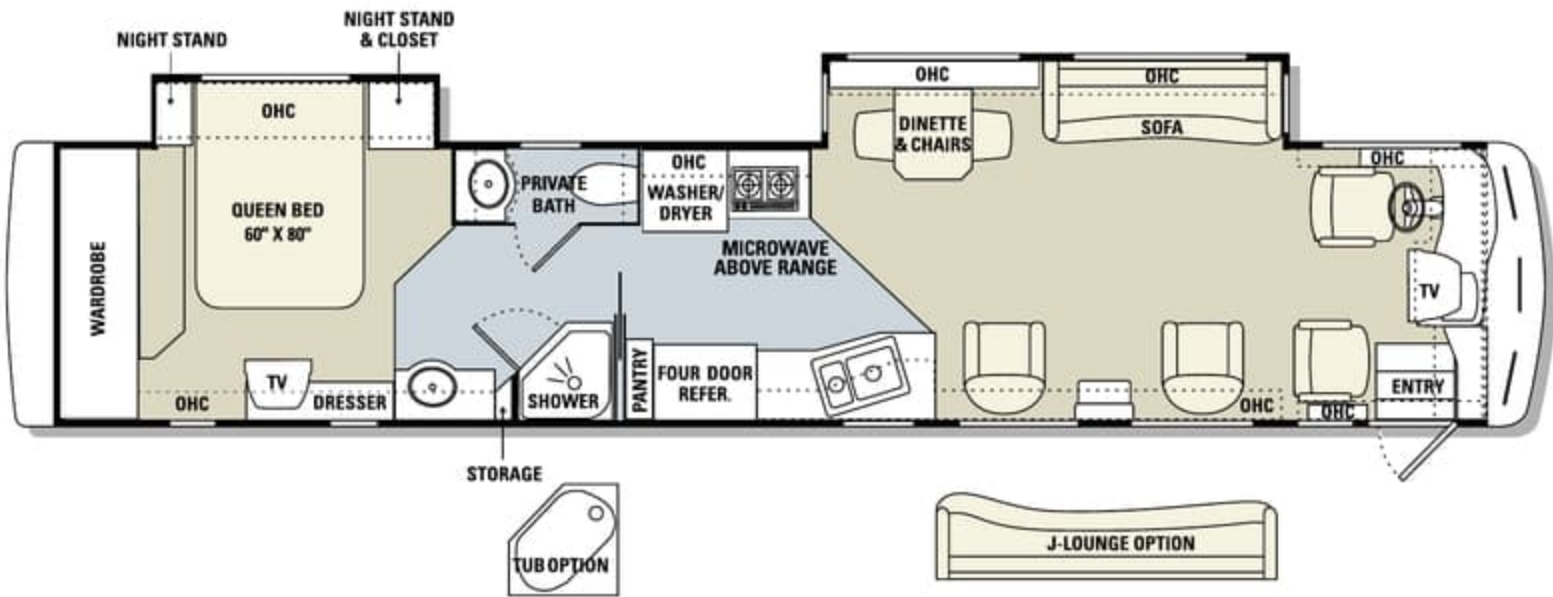

43PBT

43DS

45PBDD

45PBT