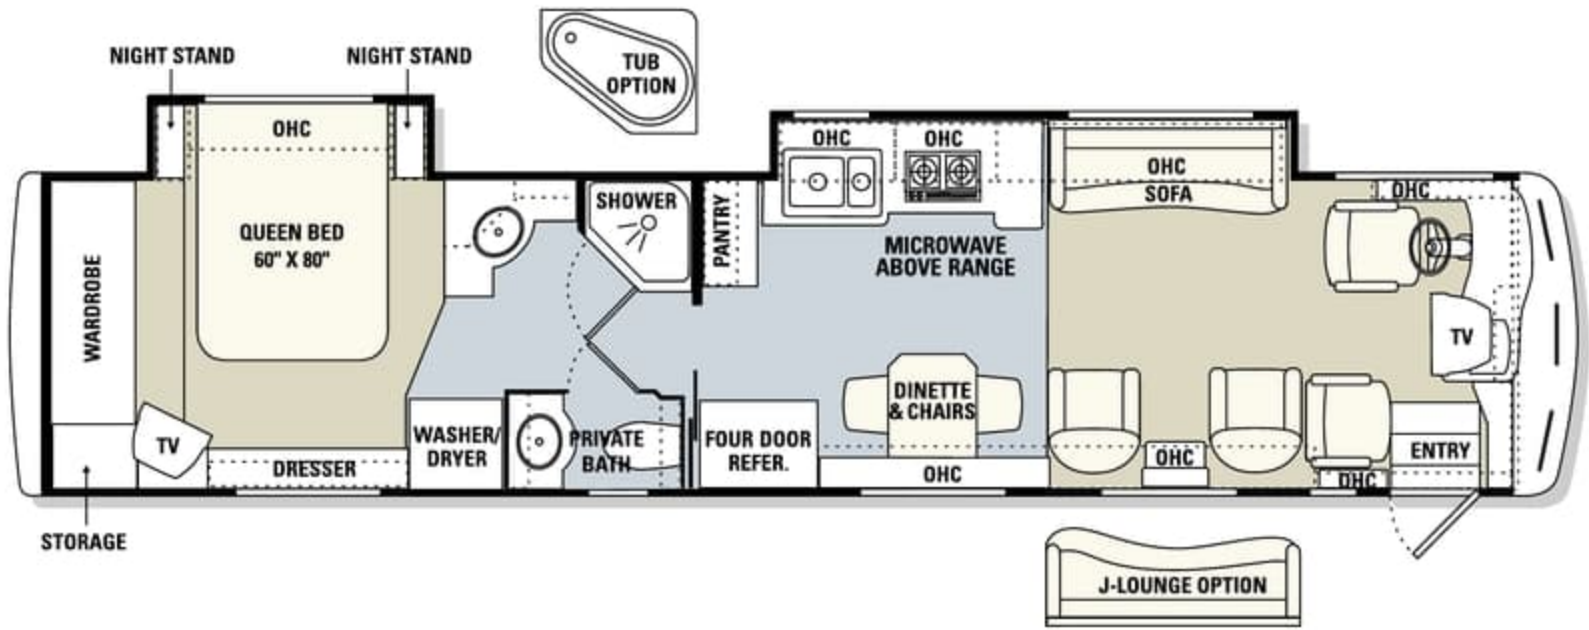

2003 floorplans

40DS