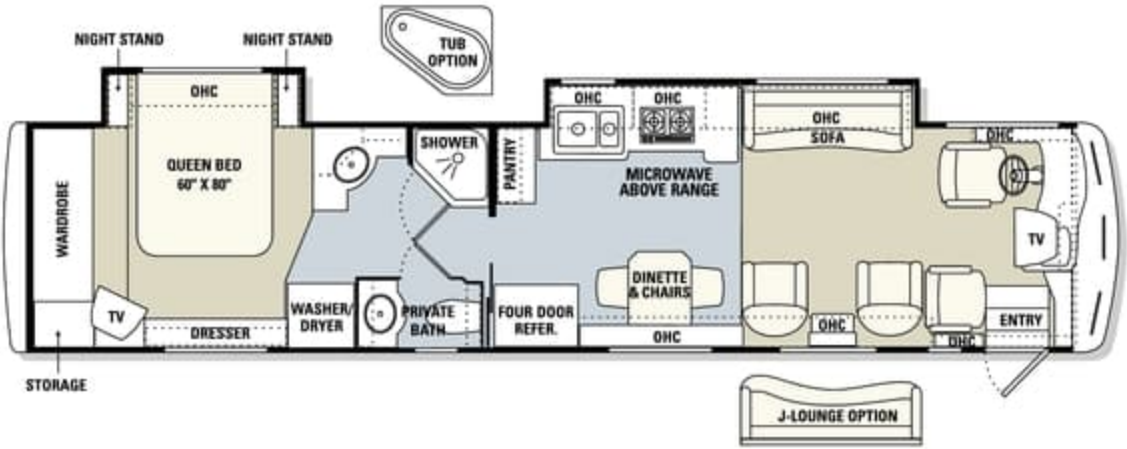

2003 floorplans

40DS