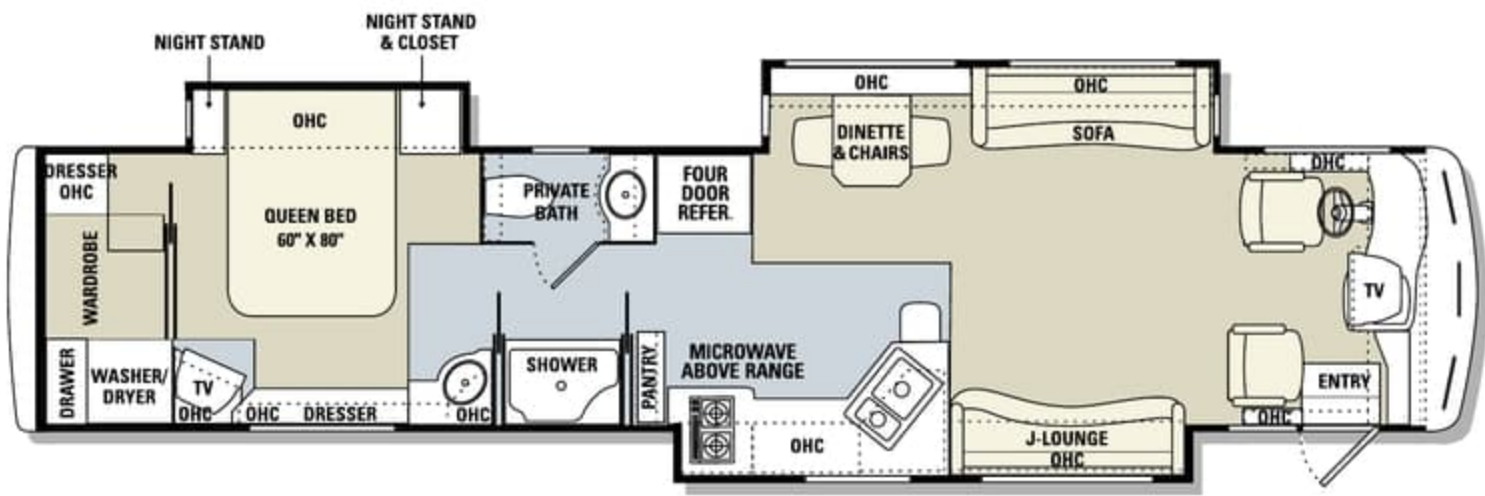

43PBT

43DS

45PBDD

45PBT