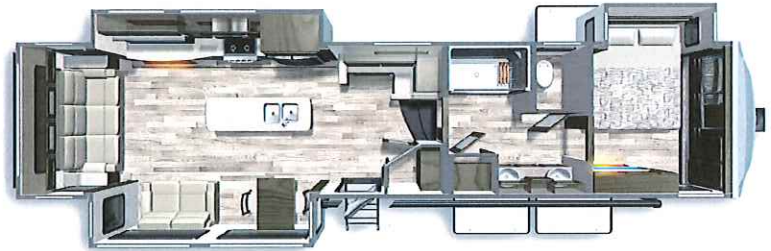

YUKON

DUTCHMEN

2021

YUKON 399ML
Length: TBD Weight: TBD Sleeps: TBD

YUKON 400RL
Length: 42' 5" Weight: 13,900lbs Sleeps: 3-4

YUKON 410RD
Length: 42' 5" Weight: 14,210lbs Sleeps: 3-4

YUKON 421FL
Length: TBD Weight: TBD Sleeps: TBD