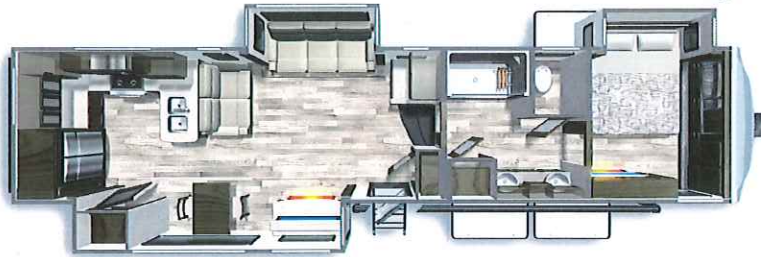

YUKON

DUTCHMEN

2021

YUKON 399ML
Length: TBD Weight: TBD Sleeps: TBD

YUKON 400RL
Length: 42' 5" Weight: 13,900lbs Sleeps: 3-4

YUKON 410RD
Length: 42' 5" Weight: 14,210lbs Sleeps: 3-4

YUKON 421FL
Length: TBD Weight: TBD Sleeps: TBD