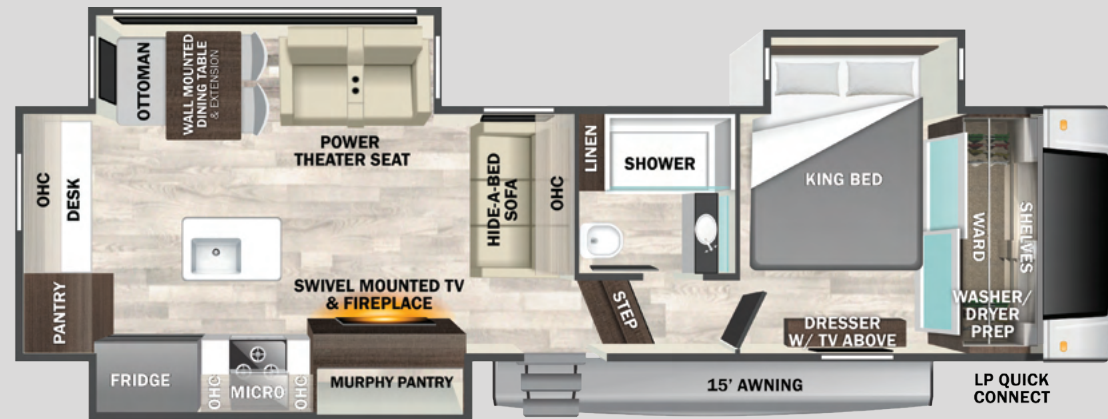

31RD

HITCH WEIGHT	GVWR	UVW	CCC	LENGTH	HEIGHT	WIDTH
2,150 lb.	16,150 lb.	11,939 lb.	4,211 lb.	35' 7"	13' 5"	101"