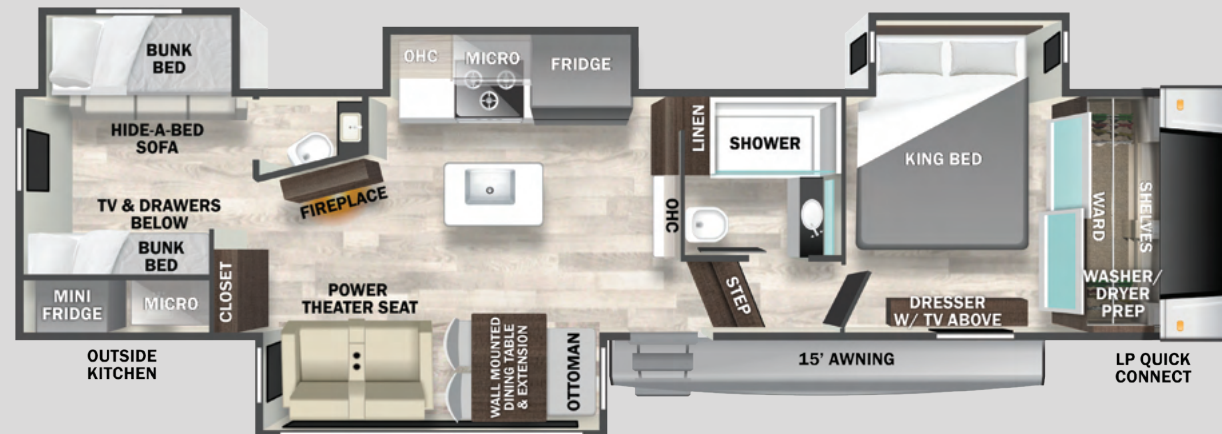

33BH

HITCH WEIGHT	GVWR	UVW	CCC	LENGTH	HEIGHT	WIDTH
2,296 lb.	16,296 lb.	13,380 lb.	2,915 lb.	39'	13' 5"	101"