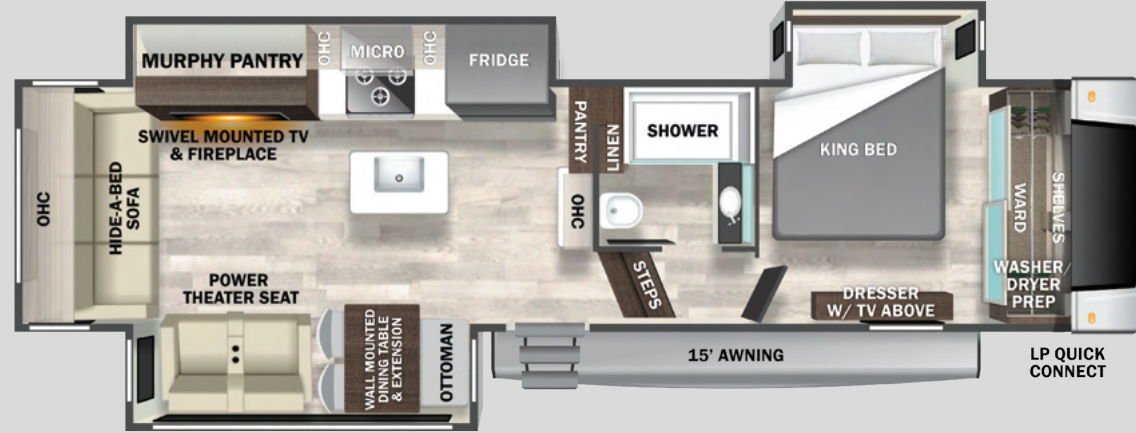

29RL

HITCH WEIGHT	GVWR	UVW	CCC	LENGTH	HEIGHT	WIDTH
2,525 lb.	16,525 lb.	11,894 lb.	4,631 lb.	35' 1"	13' 5"	101"