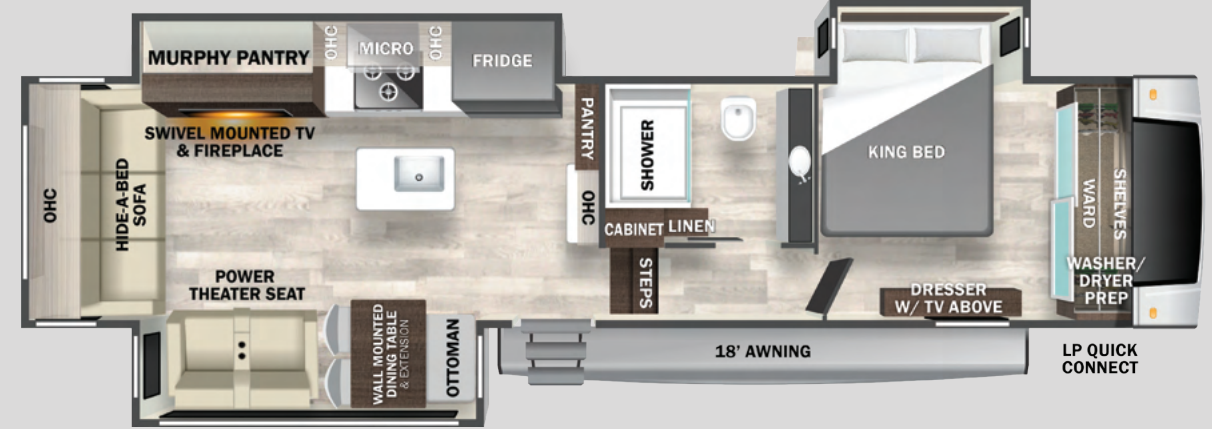

35RL

HITCH WEIGHT	GVWR	UVW	CCC	LENGTH	HEIGHT	WIDTH
2,185 lb.	16,185 lb.	12,614 lb.	3,571 lb.	39' 4"	13' 5"	101"