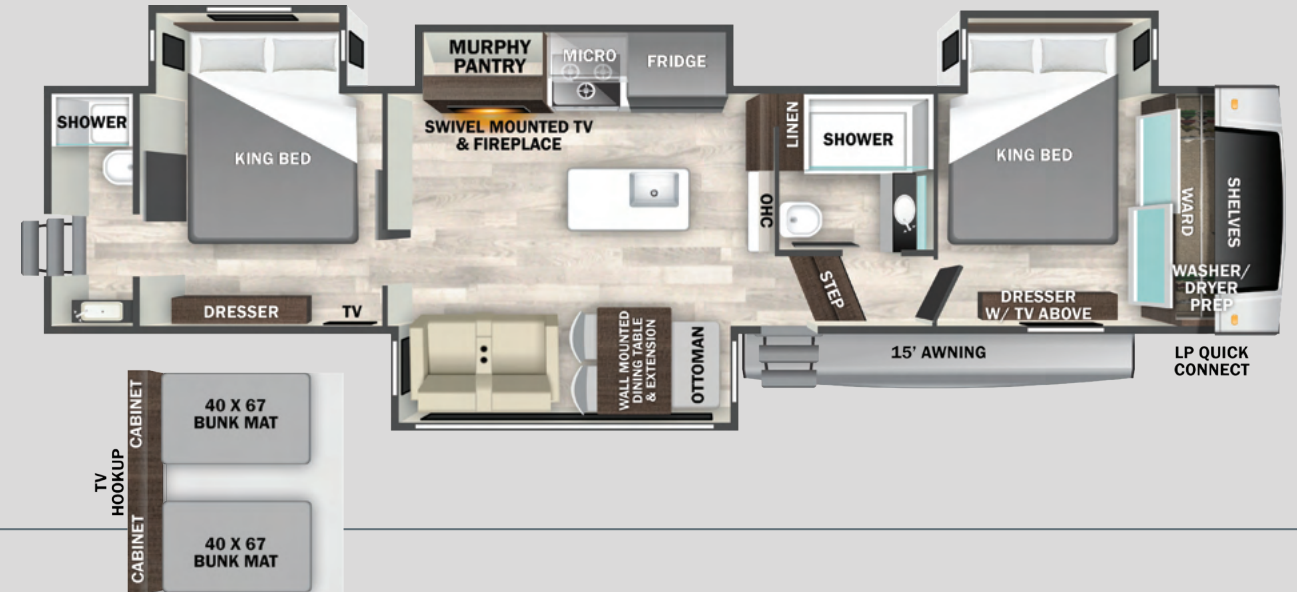

38DB

HITCH WEIGHT	GVWR	UVW	CCC	LENGTH	HEIGHT	WIDTH
2,855 lb.	16,855 lb.	14,704	2,151 lb.	43' 5"	13' 5"	101"