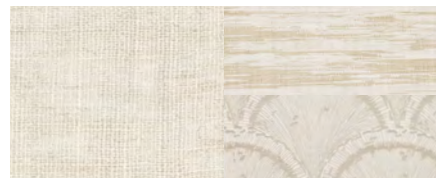

WINDOW TREATMENT

ULTRALEATHER® TATAMI MAT

BACKSPLASH

COUNTERTOP

LIVING ROOM

MASTER SUITE

JEWEL OF THE NILE

WINDOW TREATMENT