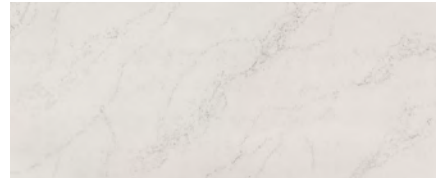

COUNTERTOP