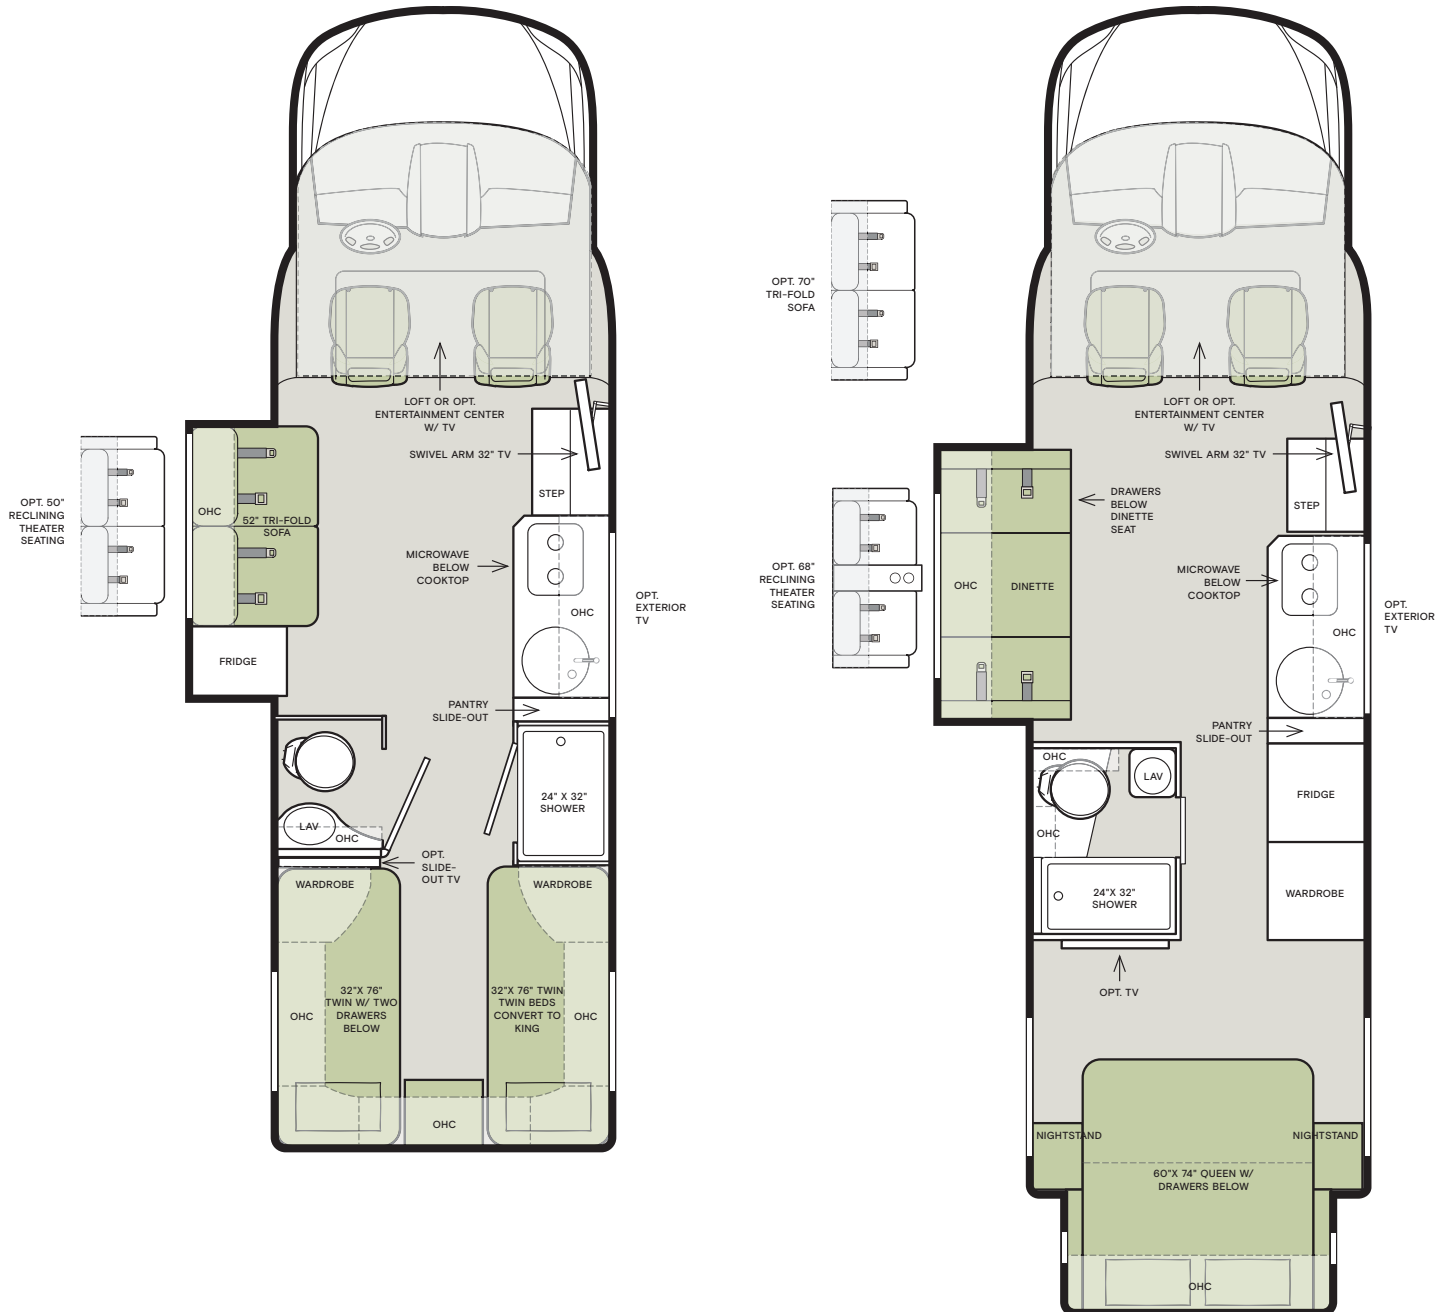

Top to bottom: Loft bed area; Kitchen slide-out pantry; 25 RW sofa Murphy bed and theater seating with Russett cabinets, Oasis décor.

CORDOVA

FRONTIER

GOLDEN FIRE

IMPERIAL

MOUNTAIN PEAK

SEA MIST

Floor Plans

24 TW

25 QW

The design of every Wayfarer floor plan must meet four essential criteria: Maximum space, Optimal organization, Relaxation plus, and Elegant atmosphere. Tiffin's MORE Plans offer your family the most comfortable layout for life on the road.