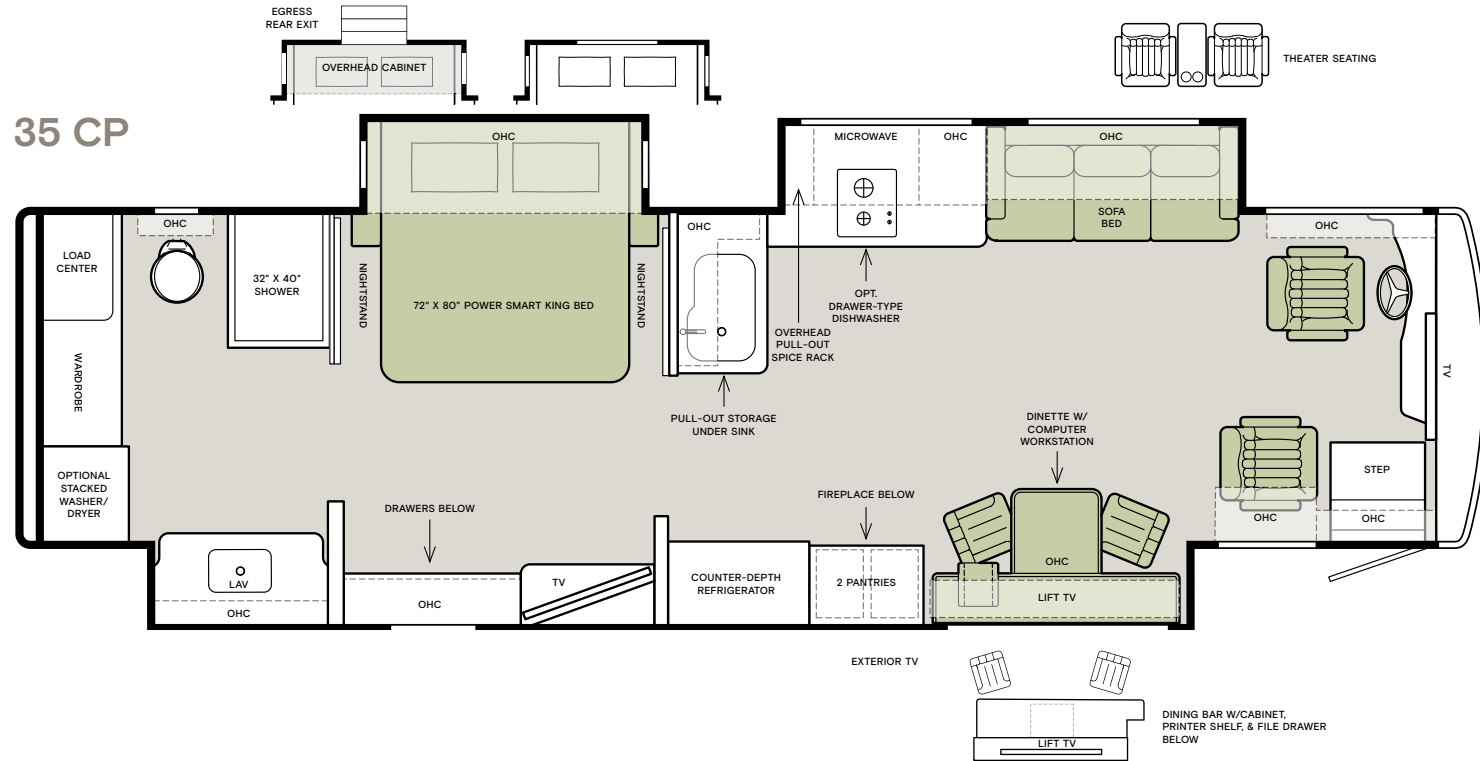

ALLEGRO BUS

Our premium compact coach with luxurious Allegro Bus style, the New 35 CP is for those who appreciate the finer things in their home away from home. On the road, this elegant coach is the perfect traveling companion, offering a quiet controlled ride, a driver's oriented cockpit, and a generous towing capacity. Off the beaten path, it becomes a haven of upscale residential living, complete with spacious interiors, high-end amenities, and exquisite design details. Many of these luxuries are Tiffin exclusives, including our handcrafted hardwood cabinetry, dual-pane insulated windows, and the powerful, Tiffin-built PowerGlide Chassis.

If optional furniture combinations are selected, window locations may vary from diagram shown. All options may not be available in every model. Because of progressive improvements and specifications, standard and optional equipment are subject to change without notice or obligation. For a complete and up-to-date list of available options and specifications, visit tiffinmotorhomes.com.

FOR PARTS & SERVICE CALL 256.356.0261 OR VISIT TIFFINMOTORHOMES.COM | 105 2ND ST NW RED BAY, AL 35582 [f](#) [t](#) [i](#) [p](#)

©2020 Tiffin Motorhomes, Inc. Allegro®, Allegro Breeze®, Allegro RED®, Phaeton®, Allegro Bus®, Zephyr®, Wayfarer®, Roughing It Smoothly®, Open Road®, PowerGlide®, and Pusher® are registered trademarks of Tiffin Motorhomes, Inc. All rights reserved. For all information concerning the limited warranty provided by Tiffin, please refer to the full written limited warranty set forth on the Tiffin website or held by our authorized dealerships. Please note, some interior furnishings not included.