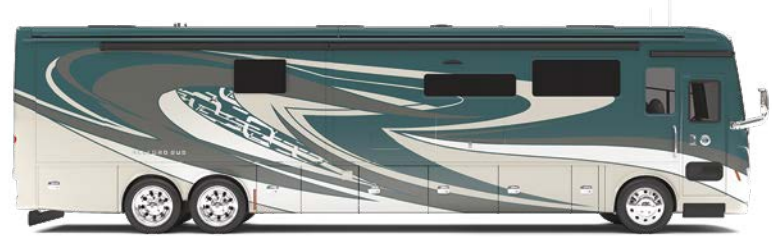

NEW

Our new Generation 9 and Generation 10 premium paint schemes now give you 14 different ways to make your 2020 Allegro Bus your very own. To learn more, visit tiffinmotorhomes.com.

GENERATION 10

G10 SMOKEY TEAL