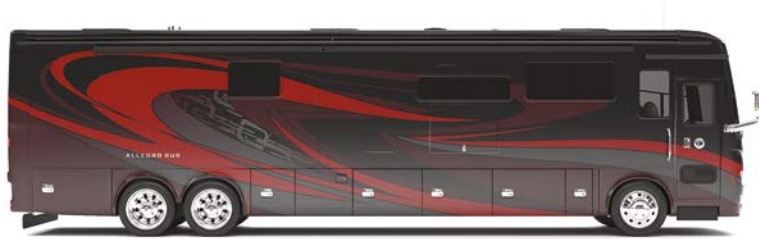

G10 FIRE OPAL