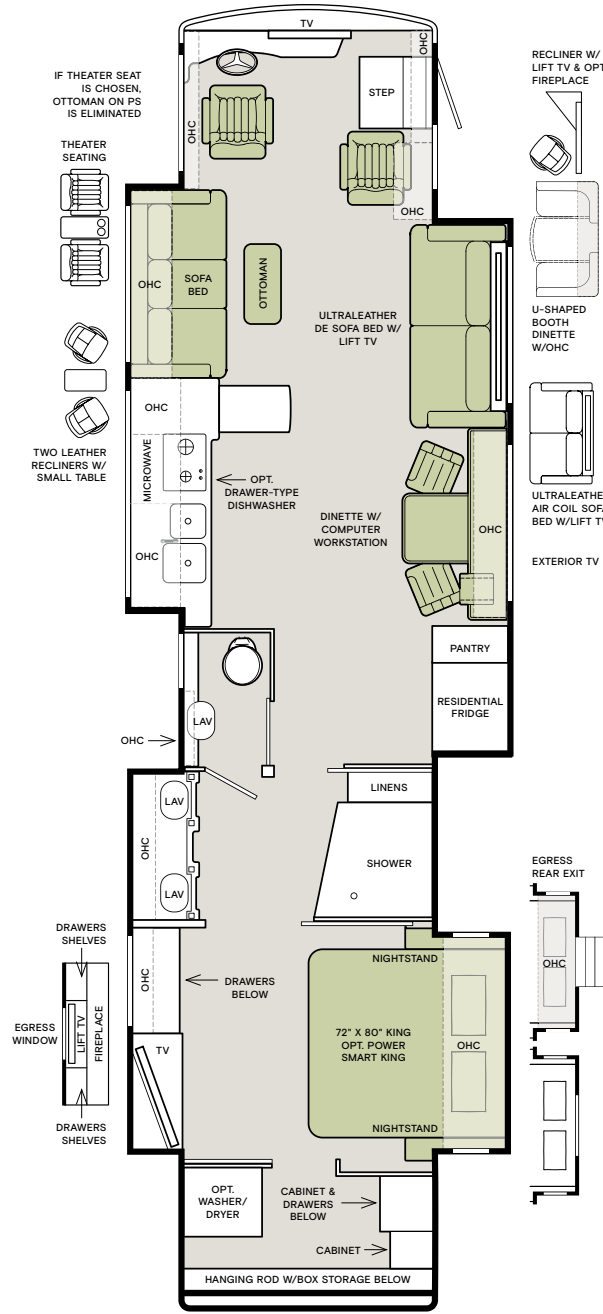

37 AP

40 AP

The design of every Allegro Bus floor plan must meet four essential criteria: Maximum space, Optimal organization, Relaxation plus, and Elegant atmosphere. Tiffin's **MORE** Plans offer your family the most comfortable layout for life on the road.

If optional furniture combinations are selected, window locations may vary from diagram shown.

All options may not be available in every model. Because of progressive improvements and specifications, standard and optional equipment are subject to change without notice or obligation.

For a complete and up-to-date list of available options and specifications, visit tiffinmotorhomes.com.

40 IP

45 MP

45 OPP

IF THEATER SEAT IS CHOSEN, OTTOMAN ON PS IS ELIMINATED

RECLINER W/ LIFT TV & OPT. FIREPLACE