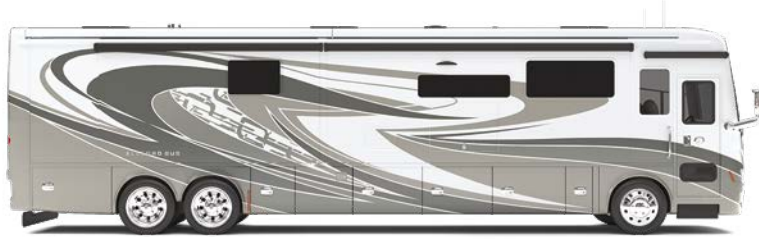

G10 FROSTED GRANITE