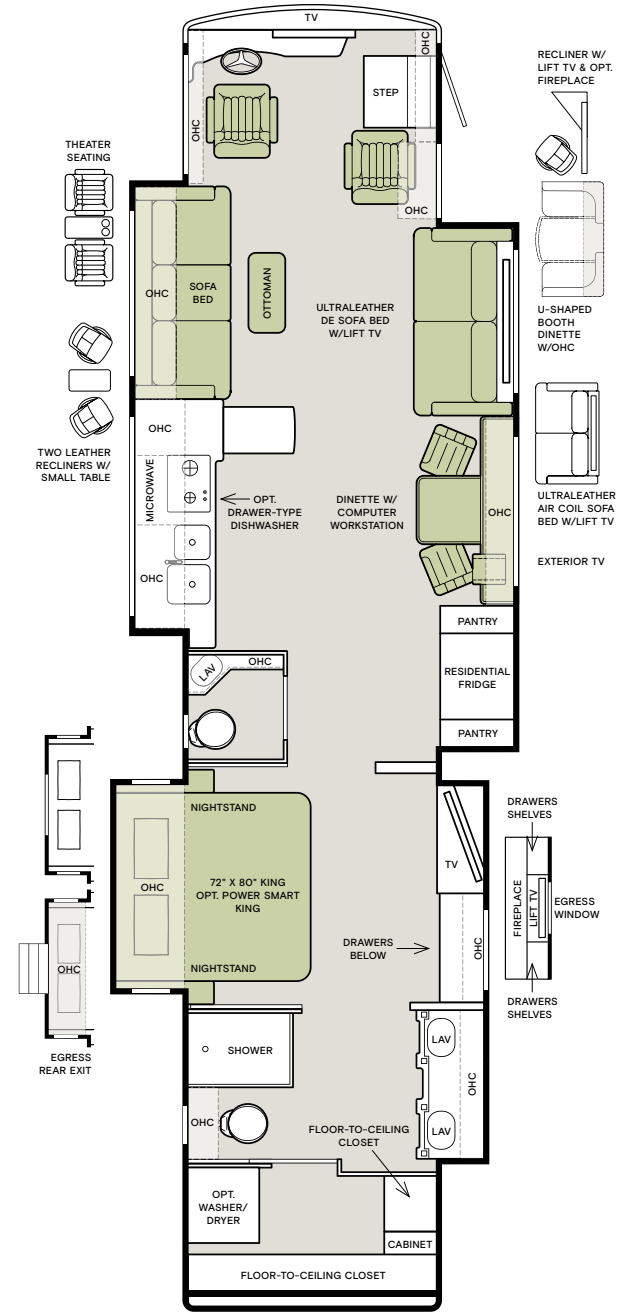

For a complete and up-to-date list of available options and specifications, visit tiffinmotorhomes.com.

40 IP

45 MP

45 OPP

IF THEATER SEAT IS CHOSEN, OTTOMAN ON PS IS ELIMINATED

RECLINER W/ LIFT TV & OPT. FIREPLACE

RECLINER W/ LIFT TV & OPT. FIREPLACE

THEATER SEATING

THEATER SEATING

THEATER SEATING

U-SHAPED BOOTH DINETTE W/OHC

U-SHAPED BOOTH DINETTE W/OHC

U-SHAPED BOOTH DINETTE W/OHC

U-SHAPED BOOTH DINETTE W/OHC