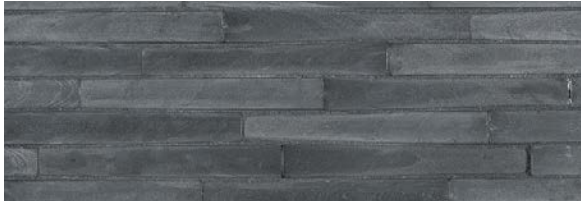

BACKSPLASH