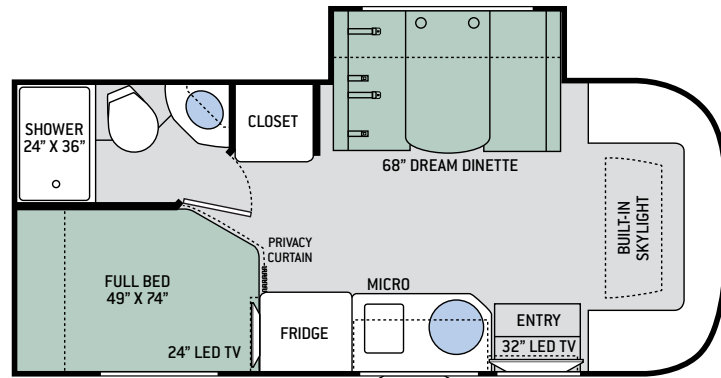

OPTIONAL EXTERIOR 32" LED TV

23TK

OPTIONAL EXTERIOR 32" LED TV

24TX

OPTIONAL EXTERIOR 32" LED TV

Specifications

	23TB	23TK	23TR	24TX
Chassis	Ford Transit	Ford Transit	Ford Transit	Mercedes-Benz Sprinter
Gross Vehicle (GVWR)	10,360	10,360	10,360	11,030
Gross Combined (GCWR)	13,500	13,500	13,500	15,250
Wheel Base	156"	156"	156"	170.3"
Exterior Length (w/o ladder)	23'-6"	23'-6"	23'-6"	24'-11"
Exterior Height (w/ AC)	10'-5"	10'-5"	10'-5"	10'-9"
Exterior Width (w/o mirrors)	90"	90"	90"	90"
Interior Height (living area)	80"	80"	80"	80"
Awning Size	14'	14'	14'	15'-6"
Fuel (gal)	25	25	25	26.4
LPG (lbs)	68	68	68	68
Fresh/Waste/Gray Water (gal)	31 / 19.5 / 37	30 / 28.5 / 19.5 & 18	31 / 28.5 / 19.5 & 18	30 / 25 / 27
Water Heater (gal)	Instant Tankless	Instant Tankless	Instant Tankless	Instant Tankless
Furnace (BTUs)	19,000	19,000	19,000	19,000
Exterior Storage Capacity (cu. ft.)	16.2	29	25.3	50.6