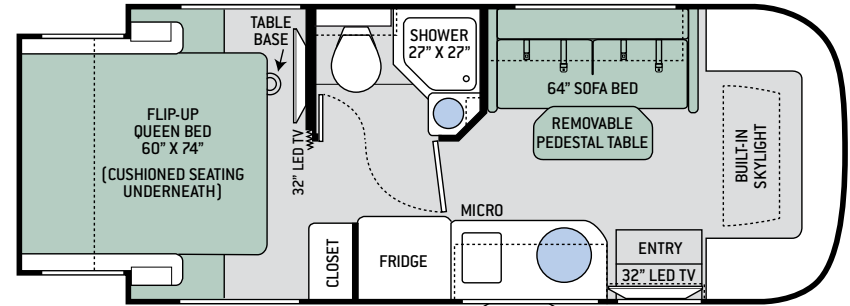

OPTIONAL EXTERIOR 32" LED TV

23TK

OPTIONAL EXTERIOR 32" LED TV

24TX

OPTIONAL EXTERIOR 32" LED TV

Specifications

	23TB	23TK	23TR	24TX
Chassis	Ford Transit	Ford Transit	Ford Transit	Mercedes-Benz Sprinter
Gross Vehicle (GVWR)	10,360	10,360	10,360	11,030
Gross Combined (GCWR)	13,500	13,500	13,500	15,250
Wheel Base	156"	156"	156"	170.3"
Exterior Length (w/o ladder)	23'-6"	23'-6"	23'-6"	24'-11"
Exterior Height (w/ AC)	10'-5"	10'-5"	10'-5"	10'-9"
Exterior Width (w/o mirrors)	90"	90"	90"	90"
Interior Height (living area)	80"	80"	80"	80"
Awning Size	14'	14'	14'	15'-6"
Fuel (gal)	25	25	25	26.4
LPG (lbs)	68	68	68	68
Fresh/Waste/Gray Water (gal)	31 / 19.5 / 37	30 / 28.5 / 19.5 & 18	31 / 28.5 / 19.5 & 18	30 / 25 / 27
Water Heater (gal)	Instant Tankless	Instant Tankless	Instant Tankless	Instant Tankless
Furnace (BTUs)	19,000	19,000	19,000	19,000
Exterior Storage Capacity (cu. ft.)	16.2	29	25.3	50.6

- Cruise Control
- Tilt Steering Wheel
- Windshield Privacy Curtain
- Power Windows and Door Locks
- Keyless Entry System
- Stainless Steel Wheel Liners

INTERIOR

- Rubber Tread Entry Steps with Lighted Step Well
- Metal Entry Grab Handle
- Residential Vinyl Flooring Throughout
- 80" Interior Ceiling Height
- Hard Vinyl Ceiling
- LED Lighting
- Ducted Air Conditioning System
- Leatherette Jack-Knife Sofa & Removable Pedestal Table (23TB, 23TR & 24TX)
- Leatherette Dream Dinette® Booth (23TK)
- Pressed Laminate Countertops
- Euro-Style Cabinet Doors w/Soft Close Hidden Hinges & Nickel Finish Hardware
- Full Extension Metal Ball-Bearing Drawer Guides
- Window Privacy Roller Shades