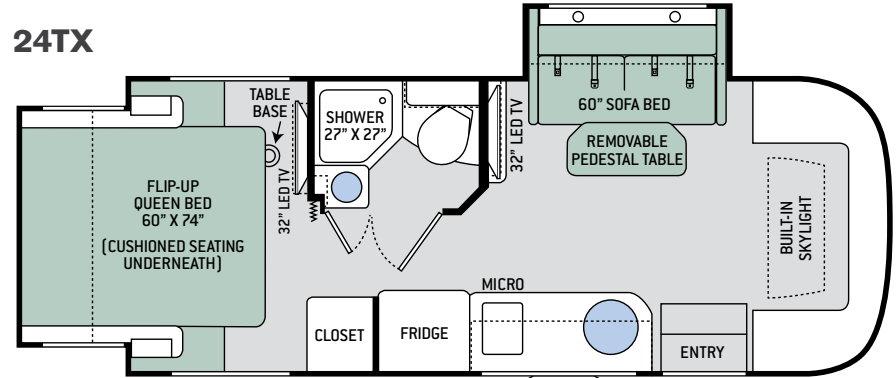

OPTIONAL EXTERIOR 32" LED TV

23TK

OPTIONAL EXTERIOR 32" LED TV

24TX

OPTIONAL EXTERIOR 32" LED TV

Specifications

	23TB	23TK	23TR	24TX
Chassis	Ford Transit	Ford Transit	Ford Transit	Mercedes-Benz Sprinter
Gross Vehicle (GVWR)	10,360	10,360	10,360	11,030
Gross Combined (GCWR)	13,500	13,500	13,500	15,250
Wheel Base	156"	156"	156"	170.3"
Exterior Length (w/o ladder)	23'-6"	23'-6"	23'-6"	24'-11"
Exterior Height (w/ AC)	10'-5"	10'-5"	10'-5"	10'-9"
Exterior Width (w/o mirrors)	90"	90"	90"	90"
Interior Height (living area)	80"	80"	80"	80"
Awning Size	14'	14'	14'	15'-6"
Fuel (gal)	25	25	25	26.4
LPG (lbs)	68	68	68	68
Fresh/Waste/Gray Water (gal)	31 / 19.5 / 37	30 / 28.5 / 19.5 & 18	31 / 28.5 / 19.5 & 18	30 / 25 / 27
Water Heater (gal)	Instant Tankless	Instant Tankless	Instant Tankless	Instant Tankless
Furnace (BTUs)	19,000	19,000	19,000	19,000
Exterior Storage Capacity (cu. ft.)	16.2	29	25.3	50.6

KITCHEN OPTION

- 12-volt Attic Fan with Cover

BEDROOM & BATHROOM

- Flip-Up Queen Size Bed with Reversible Mattress & Cushioned Seating Underneath (23TB, 23TR & 24TX)
- Full Size Bed (23TK)
- Pedestal Table Base in Bedroom (23TB, 23TR & 24TX)