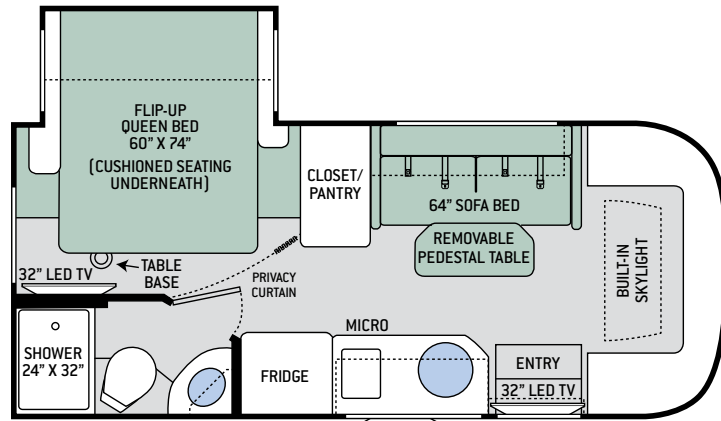

Floor Plans

23TB

OPTIONAL EXTERIOR 32" LED TV

23TR