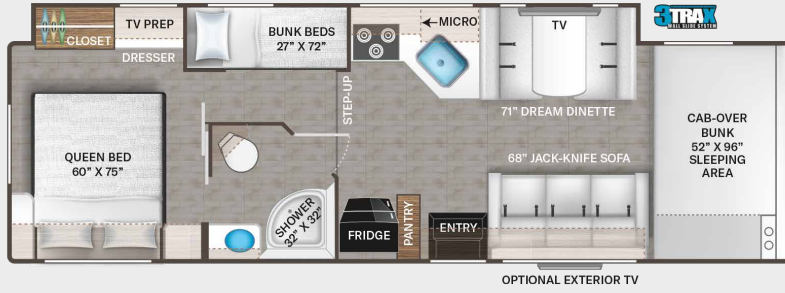

Floor Plans

31EV