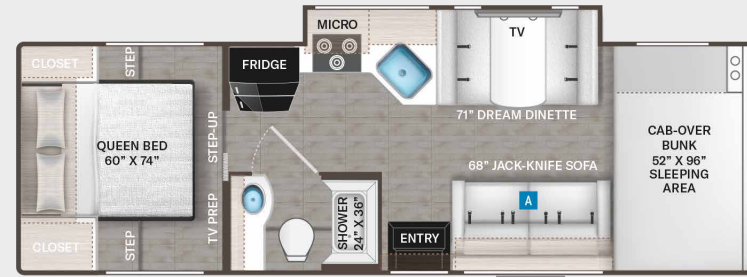

Floor Plans

22B OPTIONAL EXTERIOR TV

25V OPTIONAL EXTERIOR TV

28A

22E OPTIONAL EXTERIOR TV

26X

28Z

Use your phone's camera to find out more information. Just scan the code!

BEDROOM & BATHROOM

- Full Size Bed (22E)
- Fold Up Full Size Bed (26X)
- Queen Size Bed (22B, 24F, 28A, 28Z, 31EV, 31MV & 31WV)
- Two (2) Twin Beds with Upholstered Covers & King Conversion (25V)
- Leatherette Sofa with Queen Size Murphy Bed Conversion (27P)
- Bunk Beds with Telescoping Ladder (31EV)
- Headboard (22B, 24F, 25V, 28A, 28Z & 31MV)
- Bedspread (N/A - 25V & 26X)
- Pillow Shams
- Bedroom USB Power Charging Center for Electronics
- Bedroom 12-volt Outlet for CPAP Machine
- Shower with Upgrade Shower Curtain (22B, 22E, & 25V)
- Shower with Anit-Microbial Shower Curtain (24F, 27P, 28A, & 28Z)