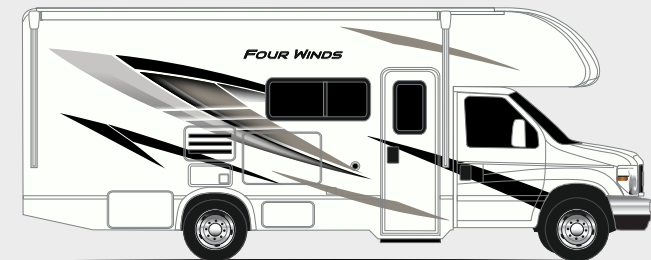

24F OPTIONAL EXTERIOR TV

27P

Option Available on Select Floor Plans:

OPTIONAL THEATER SEATING

Exteriors

MISTY HARBOR

SILVER STREAM

FOUR WINDS®