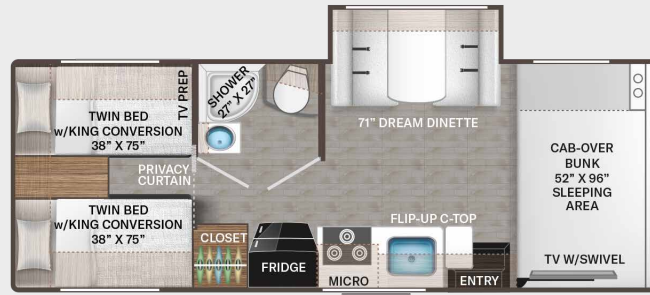

25V OPTIONAL EXTERIOR TV