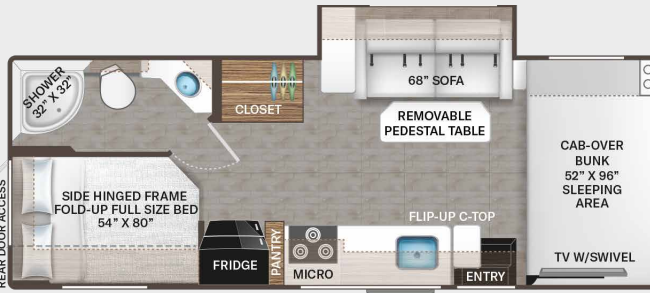

Floor Plans

22B OPTIONAL EXTERIOR TV

25V OPTIONAL EXTERIOR TV

28A

22E OPTIONAL EXTERIOR TV

26X

28Z

Use your phone's camera to find out more information. Just scan the code!

BEDROOM & BATHROOM

- Full Size Bed (22E)
- Fold Up Full Size Bed (26X)
- Queen Size Bed (22B, 24F, 28A, 28Z, 31EV, 31MV & 31WV)
- Two (2) Twin Beds with Upholstered Covers & King Conversion (25V)
- Leatherette Sofa with Queen Size Murphy Bed Conversion (27P)
- Bunk Beds with Telescoping Ladder (31EV)
- Headboard (22B, 24F, 25V, 28A, 28Z & 31MV)
- Bedspread (N/A - 25V & 26X)
- Pillow Shams
- Bedroom USB Power Charging Center for Electronics
- Bedroom 12-volt Outlet for CPAP Machine
- Shower with Upgrade Shower Curtain (22B, 22E, & 25V)
- Shower with Anit-Microbial Shower Curtain (24F, 27P, 28A, & 28Z)

ENTERTAINMENT

- 39" Smart TV on Manual Swivel in Cab-Over (N/A - 27P, 28Z, 31EV & 31WV)
- 39" Mid-Ship Smart TV in Living Area (27P, 28Z, 31EV & 31WV)
- TV Prep in Bedroom (N/A - 22E & 26X)
- Hallway Bunks with Gear Net Storage (31EV)
- Satellite Mounting Backer in Roof