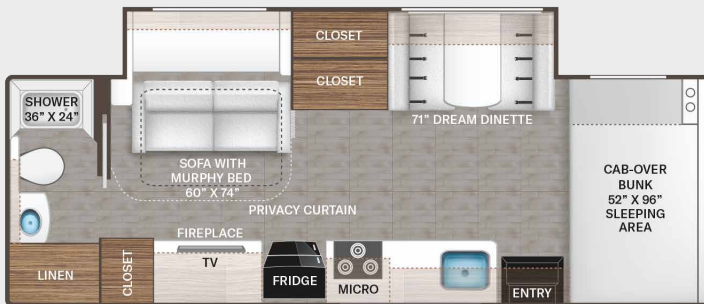

27P

Option Available on Select Floor Plans:

OPTIONAL THEATER SEATING