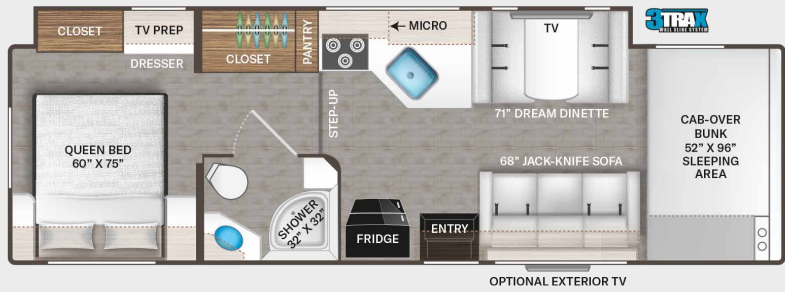

31WV

Option Available on Select Floor Plans: