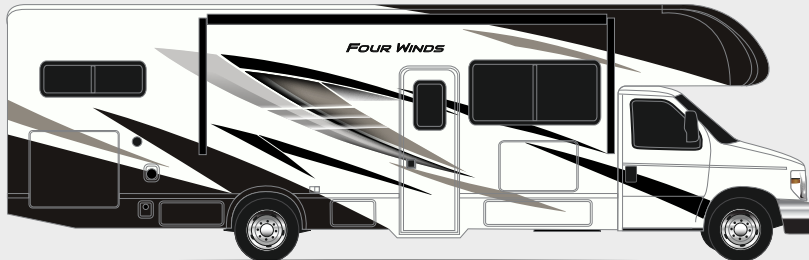

SILVER STREAM

DEEP SEA PARTIAL PAINT (31EV, 31MV & 31WV ONLY)

DOWNWIND PARTIAL PAINT (31EV, 31MV & 31WV ONLY)

Interiors

OPTIONAL MALIBU COLLECTION

Use your phone's camera to find out more information. Just scan the code!