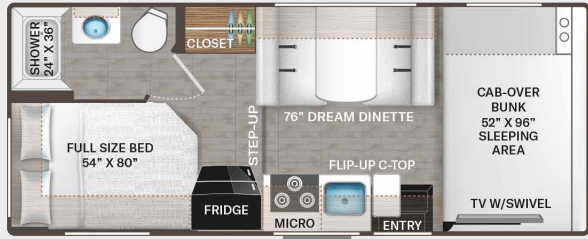

22E OPTIONAL EXTERIOR TV