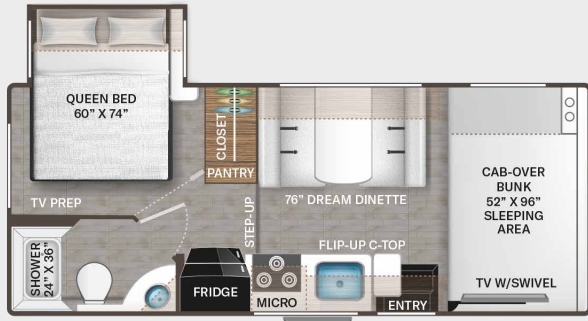

Floor Plans

22B OPTIONAL EXTERIOR TV

25V OPTIONAL EXTERIOR TV

28A

22E OPTIONAL EXTERIOR TV

26X

28Z

Use your phone's camera to find out more information. Just scan the code!

BEDROOM & BATHROOM

- Full Size Bed (22E)
- Fold Up Full Size Bed (26X)
- Queen Size Bed (22B, 24F, 28A, 28Z, 31EV, 31MV & 31WV)
- Two (2) Twin Beds with Upholstered Covers & King Conversion (25V)
- Leatherette Sofa with Queen Size Murphy Bed Conversion (27P)
- Bunk Beds with Telescoping Ladder (31EV)
- Headboard (22B, 24F, 25V, 28A, 28Z & 31MV)
- Bedspread (N/A - 25V & 26X)
- Pillow Shams
- Bedroom USB Power Charging Center for Electronics
- Bedroom 12-volt Outlet for CPAP Machine
- Shower with Upgrade Shower Curtain (22B, 22E, & 25V)
- Shower with Anit-Microbial Shower Curtain (24F, 27P, 28A, & 28Z)

ENTERTAINMENT

- 39" Smart TV on Manual Swivel in Cab-Over (N/A - 27P, 28Z, 31EV & 31WV)
- 39" Mid-Ship Smart TV in Living Area (27P, 28Z, 31EV & 31WV)
- TV Prep in Bedroom (N/A - 22E & 26X)
- Hallway Bunks with Gear Net Storage (31EV)
- Satellite Mounting Backer in Roof