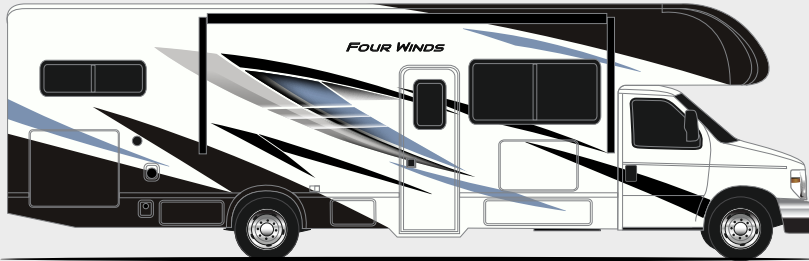

SILVER STREAM

DEEP SEA PARTIAL PAINT (31EV, 31MV & 31WV ONLY)

DOWNWIND PARTIAL PAINT (31EV, 31MV & 31WV ONLY)

Interiors

OPTIONAL MALIBU COLLECTION

Use your phone's camera to find out more information. Just scan the code!