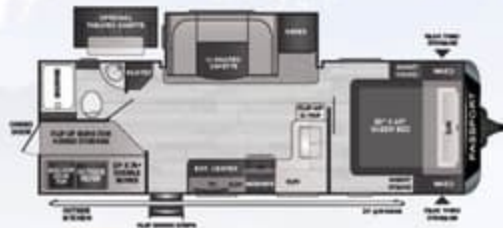

NEW!
2401BH
2401BHWE* | Bunkhouse w/ slide, outdoor kitchen
WEIGHT TBD LENGTH 28' 11"