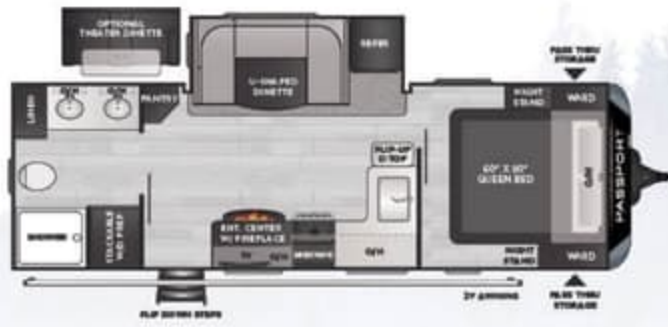

GT-SERIES | PASSPORT TRAVEL TRAILER FLOORPLANS

2400RB | Rear bath w/ double vanity & W/D prep
2400RBWE* | WEIGHT 5725 LENGTH 28' 10"