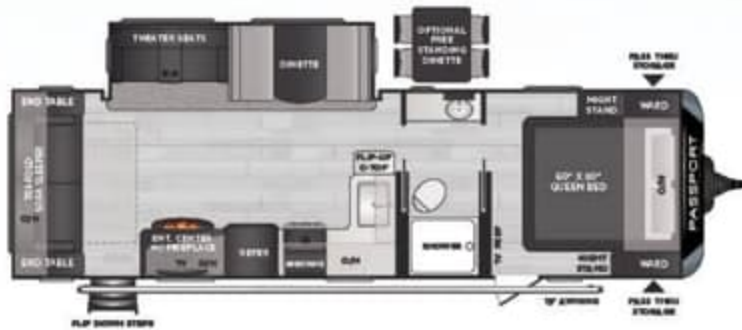

*OREGON PRODUCTION MODEL,
SPECIFICATIONS MAY VARY SLIGHTLY

GT-SERIES | PASSPORT TRAVEL TRAILER FLOORPLANS

2400RB | Rear bath w/ double vanity & W/D prep
2400RBWE* | WEIGHT 5725 LENGTH 28' 10"

NEW!
2401BH | Bunkhouse w/ slide, outdoor kitchen
2401BHWE* | WEIGHT TBD LENGTH 28' 11"