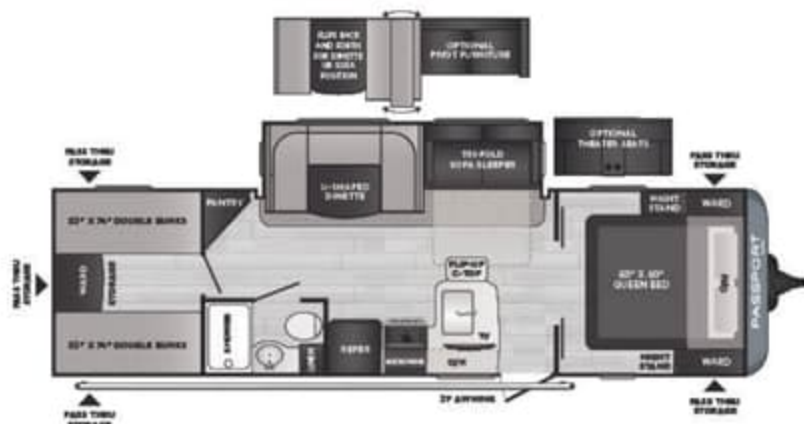

219BH | Bunkhouse w/ murphy bed, outdoor kitchen
219BHWE* | WEIGHT 4672 LENGTH 25' 6"

221BH | Bunkhouse w/ murphy bed, slide, outdoor kitchen
221BHWE* | WEIGHT 5181 LENGTH 26' 0"

229RK | Rear kitchen, private bedroom
229RKWE* | WEIGHT 5170 LENGTH 26' 10"

NEW!
252RD | Rear living w/ large u-shaped dinette & walk-through bath
252RDWE* | WEIGHT TBD LENGTH 29' 5"

268BH | Super-slide bunkhouse w/ outdoor kitchen
268BHWE* | WEIGHT 5760 LENGTH 30' 7"

282QB | Super-slide bunkhouse w/ U-shaped basement storage
282QBWE* | WEIGHT 6145 LENGTH 32' 11"