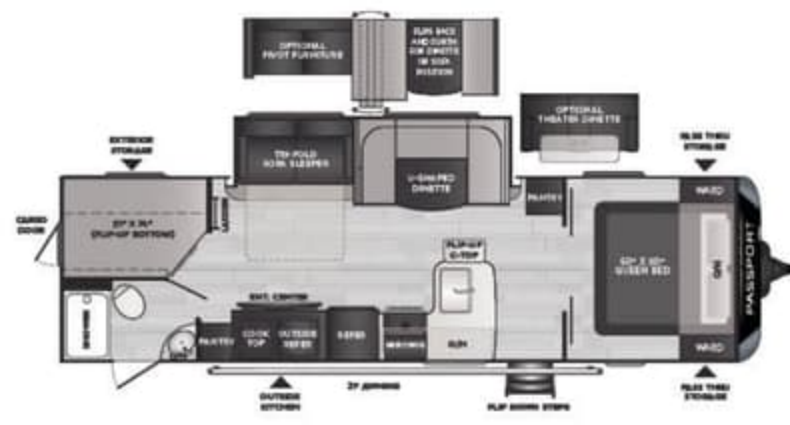

2951BH | Dual-entry bunkhouse, outdoor kitchen, super slide
2951BHWE* | WEIGHT 6535 LENGTH 33' 4"