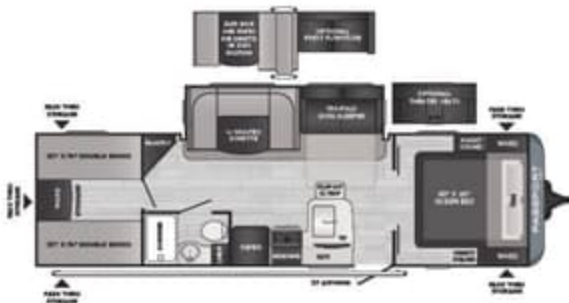

NEW!
189RB
189RBWE*

Rear bath, small-slide, couple's coach w/ outdoor kitchen
WEIGHT 4670 LENGTH 22' 9"

219BH
219BHWE*

Bunkhouse w/ murphy bed, outdoor kitchen
WEIGHT 4672 LENGTH 25' 6"

221BH
221BHWE*

Bunkhouse w/ murphy bed, slide, outdoor kitchen
WEIGHT 5181 LENGTH 26' 0"

229RK
229RKWE*

Rear kitchen, private bedroom
WEIGHT 5170 LENGTH 26' 10"

NEW!
252RD
252RDWE*

Rear living w/ large u-shaped dinette & walk-through bath
WEIGHT TBD LENGTH 29' 5"

268BH
268BHWE*

Super-slide bunkhouse w/ outdoor kitchen
WEIGHT 5760 LENGTH 30' 7"

282QB
282QBWE*

Super-slide bunkhouse w/ U-shaped basement storage
WEIGHT 6145 LENGTH 32' 11"

*OREGON PRODUCTION MODEL,
SPECIFICATIONS MAY VARY SLIGHTLY

SL-SERIES | PASSPORT TRAVEL TRAILER FLOORPLANS

NEW!
189RB | Rear bath, small-slide, couple's coach w/ outdoor kitchen
189RBWE* | WEIGHT 4670 LENGTH 22' 9"