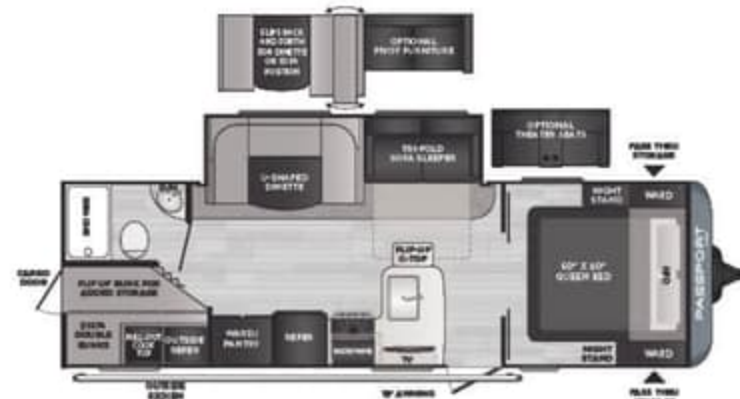

219BH | Bunkhouse w/ murphy bed, outdoor kitchen
219BHWE* | WEIGHT 4672 LENGTH 25' 6"

221BH | Bunkhouse w/ murphy bed, slide, outdoor kitchen
221BHWE* | WEIGHT 5181 LENGTH 26' 0"

229RK | Rear kitchen, private bedroom
229RKWE* | WEIGHT 5170 LENGTH 26' 10"

NEW!
252RD | Rear living w/ large u-shaped dinette & walk-through bath
252RDWE* | WEIGHT TBD LENGTH 29' 5"

268BH | Super-slide bunkhouse w/ outdoor kitchen
268BHWE* | WEIGHT 5760 LENGTH 30' 7"

282QB | Super-slide bunkhouse w/ U-shaped basement storage
282QBWE* | WEIGHT 6145 LENGTH 32' 11"