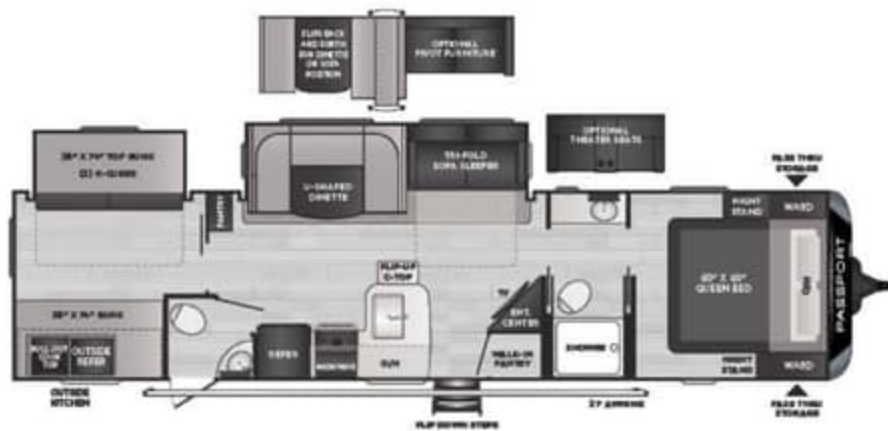

2951BH | Dual-entry bunkhouse, outdoor kitchen, super slide
2951BHWE* | WEIGHT 6535 LENGTH 33' 4"

NEW!
3352BH | Dual-entry rear bunkhouse, 1 1/2 bath, outdoor kitchen
 WEIGHT 7660 LENGTH 37' 11"

NEW!
3401QD | Private quad bunk w/ dual entrance
 WEIGHT TBD LENGTH 38' 11"