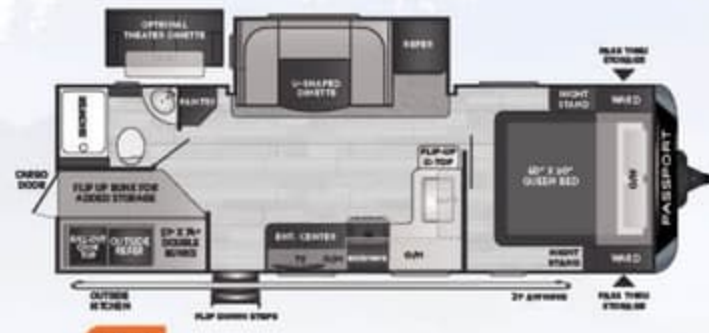

NEW!
2401BH | Bunkhouse w/ slide, outdoor kitchen
2401BHWE* | WEIGHT TBD LENGTH 28' 11"