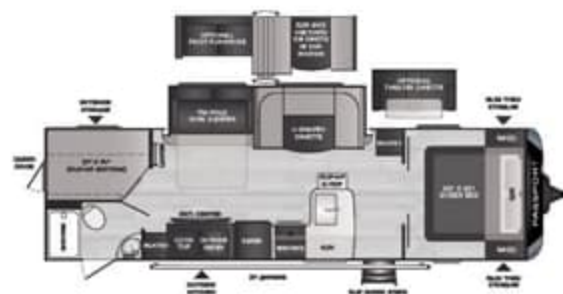

2951BH
2951BHWE* | Dual-entry bunkhouse, outdoor kitchen, super slide
WEIGHT 6535 LENGTH 33' 4"