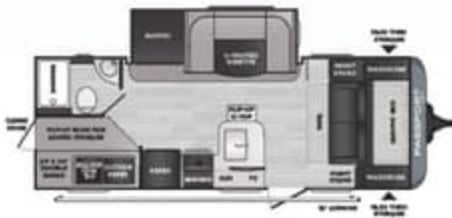

NEW!
189RB
189RBWE*

Rear bath, small-slide, couple's coach w/ outdoor kitchen
WEIGHT 4670 LENGTH 22' 9"

219BH
219BHWE*

Bunkhouse w/ murphy bed, outdoor kitchen
WEIGHT 4672 LENGTH 25' 6"

221BH
221BHWE*

Bunkhouse w/ murphy bed, slide, outdoor kitchen
WEIGHT 5181 LENGTH 26' 0"