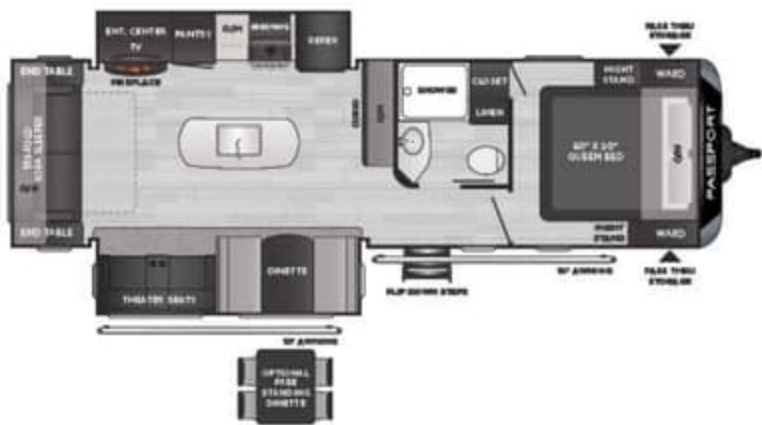

2870RL | Rear living w/ opposing slide-island & pantry
WEIGHT 6845 LENGTH 32' 8"