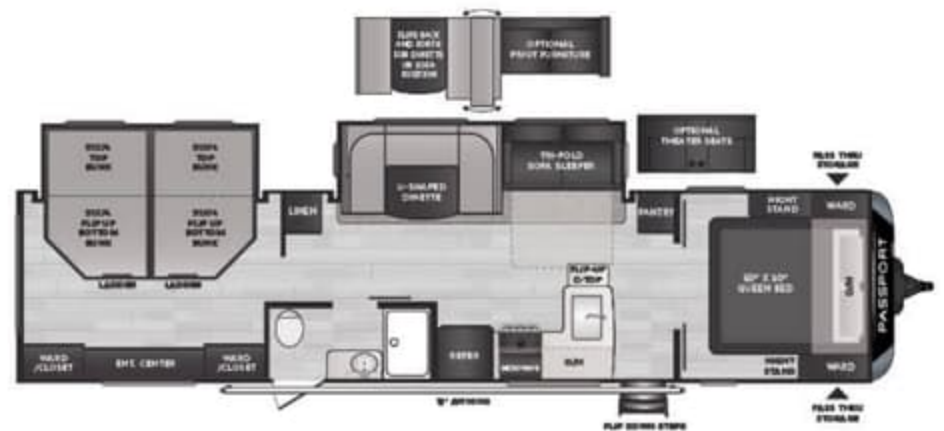

NEW!
2700RL | Rear living w/ walk-through bath, superslide
2700RLWE* | WEIGHT TBD LENGTH 31' 11"

2704RK | Rear kitchen w/ dinette-slide, outdoor kitchen
2704RKWE* | WEIGHT 6260 LENGTH 31' 7"

2870RL | Rear living w/ opposing slide-island & pantry
 WEIGHT 6845 LENGTH 32' 8"

2951BH | Dual-entry bunkhouse, outdoor kitchen, super slide
2951BHWE* | WEIGHT 6535 LENGTH 33' 4"

NEW!
3352BH | Dual-entry rear bunkhouse, 1 1/2 bath, outdoor kitchen
 WEIGHT 7660 LENGTH 37' 11"

NEW!
3401QD | Private quad bunk w/ dual entrance
 WEIGHT TBD LENGTH 38' 11"