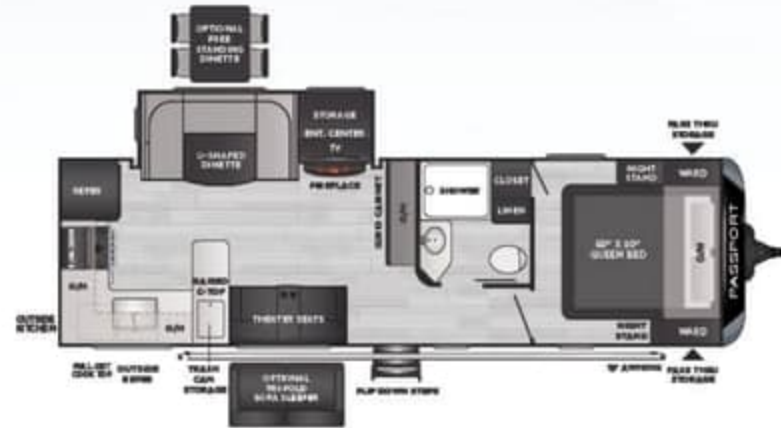

2704RK | Rear kitchen w/ dinette-slide, outdoor kitchen
2704RKWE* | WEIGHT 6260 LENGTH 31' 7"