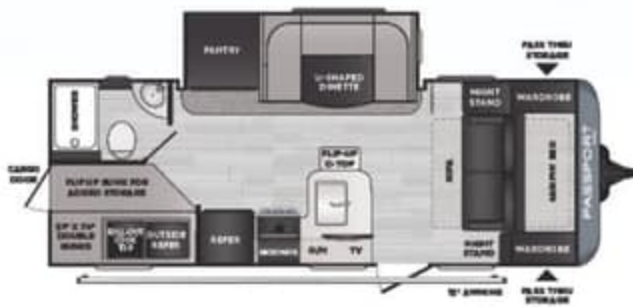

282QB
282QBWE*

Super-slide bunkhouse w/ U-shaped basement storage
WEIGHT 6145 LENGTH 32' 11"

*OREGON PRODUCTION MODEL,
SPECIFICATIONS MAY VARY SLIGHTLY

SL-SERIES | PASSPORT TRAVEL TRAILER FLOORPLANS

NEW!
189RB | Rear bath, small-slide, couple's coach w/ outdoor kitchen
189RBWE* | WEIGHT 4670 LENGTH 22' 9"

219BH | Bunkhouse w/ murphy bed, outdoor kitchen
219BHWE* | WEIGHT 4672 LENGTH 25' 6"

221BH | Bunkhouse w/ murphy bed, slide, outdoor kitchen
221BHWE* | WEIGHT 5181 LENGTH 26' 0"

229RK | Rear kitchen, private bedroom
229RKWE* | WEIGHT 5170 LENGTH 26' 10"