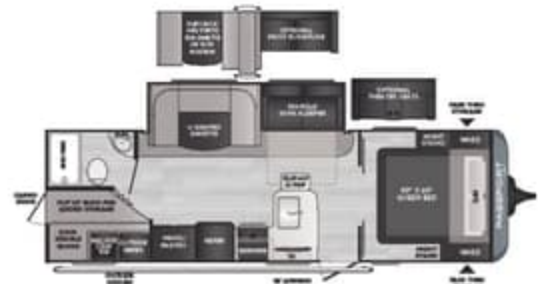

268BH
268BHWE*

Super-slide bunkhouse w/ outdoor kitchen
WEIGHT 5760 LENGTH 30' 7"