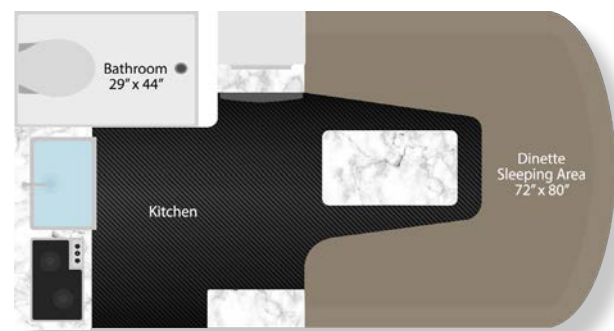

A New Generation of Luxury
Adventure has never felt this **high-end**.
From eye-catching finishes to **hand-crafted cabinetry**, the Dawn is built with quality materials designed for your **modern getaway**.